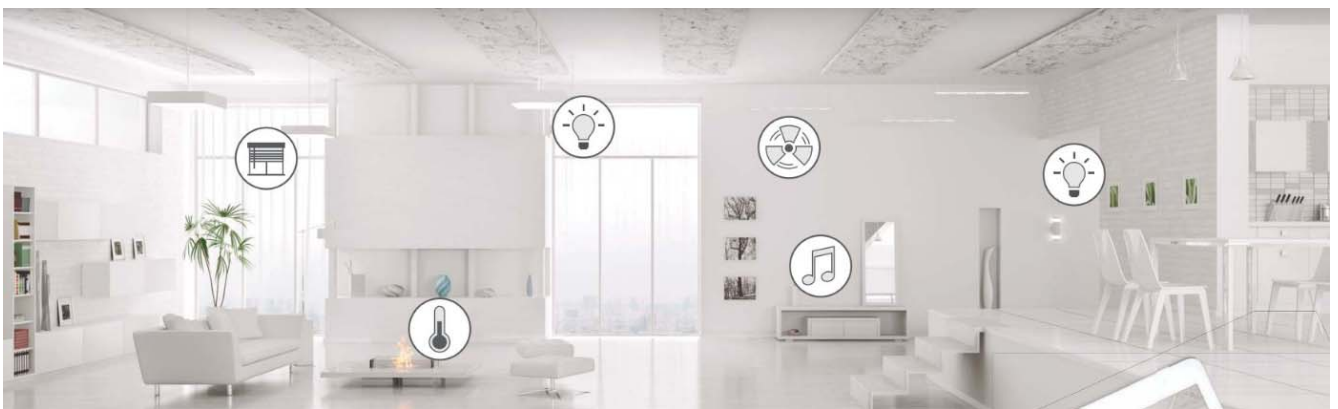

## KNX AND MEET IP SYSTEM INTEGRATION

It is possible to reduce costs on home automation projects by integrating the video intercom system with the home automation using MEET indoor monitors as the main user interface to control KNX home automation at home.