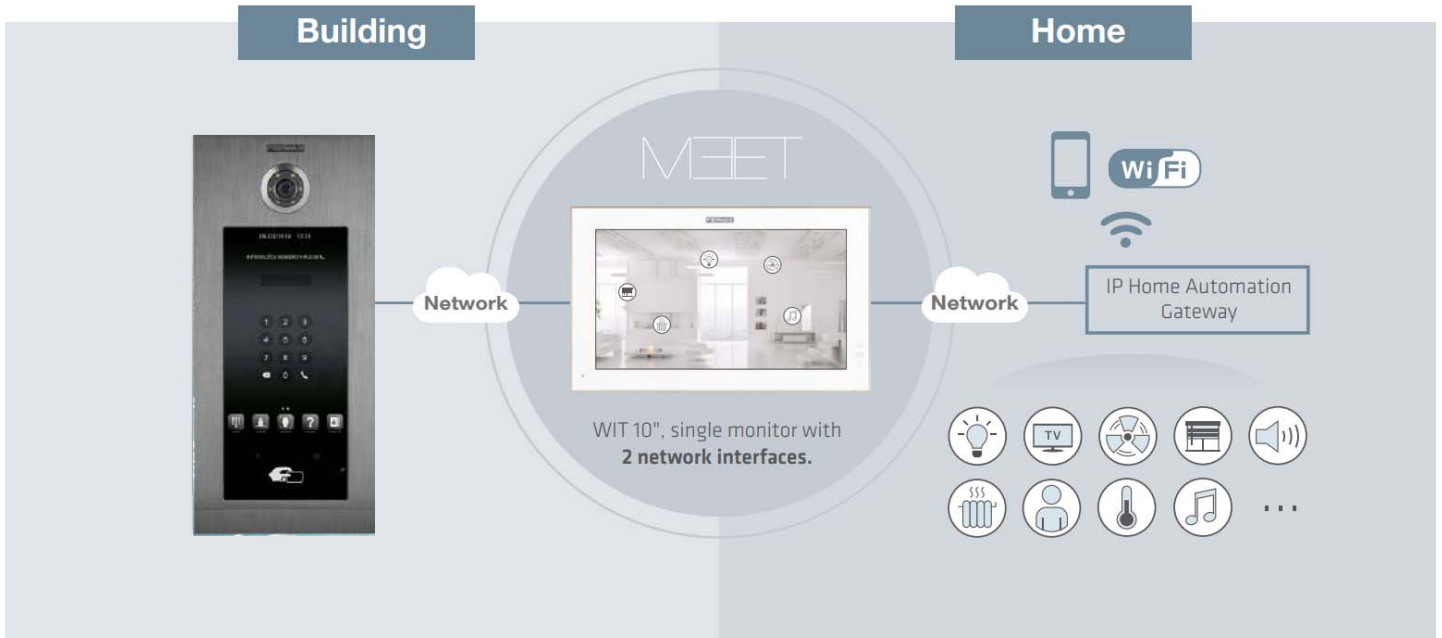

## MEET IP INTERCOM AND HOME AUTOMATION

334 APARTMENTS BUILDING IN MADRID

## KNX AND MEET IP SYSTEM INTEGRATION

It is possible to reduce costs on home automation projects by integrating the video intercom system with the home automation using MEET indoor monitors as the main user interface to control KNX home automation at home.

## FUNCTIONALITIES

**APP CALL DIVERT ON SMARTPHONE**

**SMARTPHONE HOME AUTOMATION CONTROL**

**HOME AUTOMATION CONTROL FROM INDOOR MONITOR**

**ALARM RECEPTION ON MONITOR**

**INTERNAL MONITOR INTERCOMNITORES**