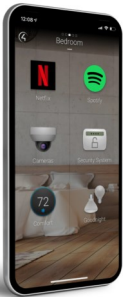

## SYSTEM INTEGRATION

It is possible to reduce costs on home automation projects by integrating the video intercom system with the home automation system in the following 2 ways.

**OUTDOOR VIDEO PANEL** to call any C4 devices such as C4 smartphone app, C4 touchscreens,, etc. This is achieved by installing FERMAX MEET C4 Driver\* in the controller.

## FUNCTIONALITIES

**HOME AUTOMATION CONTROL AND VIDEO INTERCOM CALL DIVERT IN THE SAME C4 APP**

**SECONDARY IP VIDEO STREAM (RTSP) FROM PANEL TO CCTV NVR**