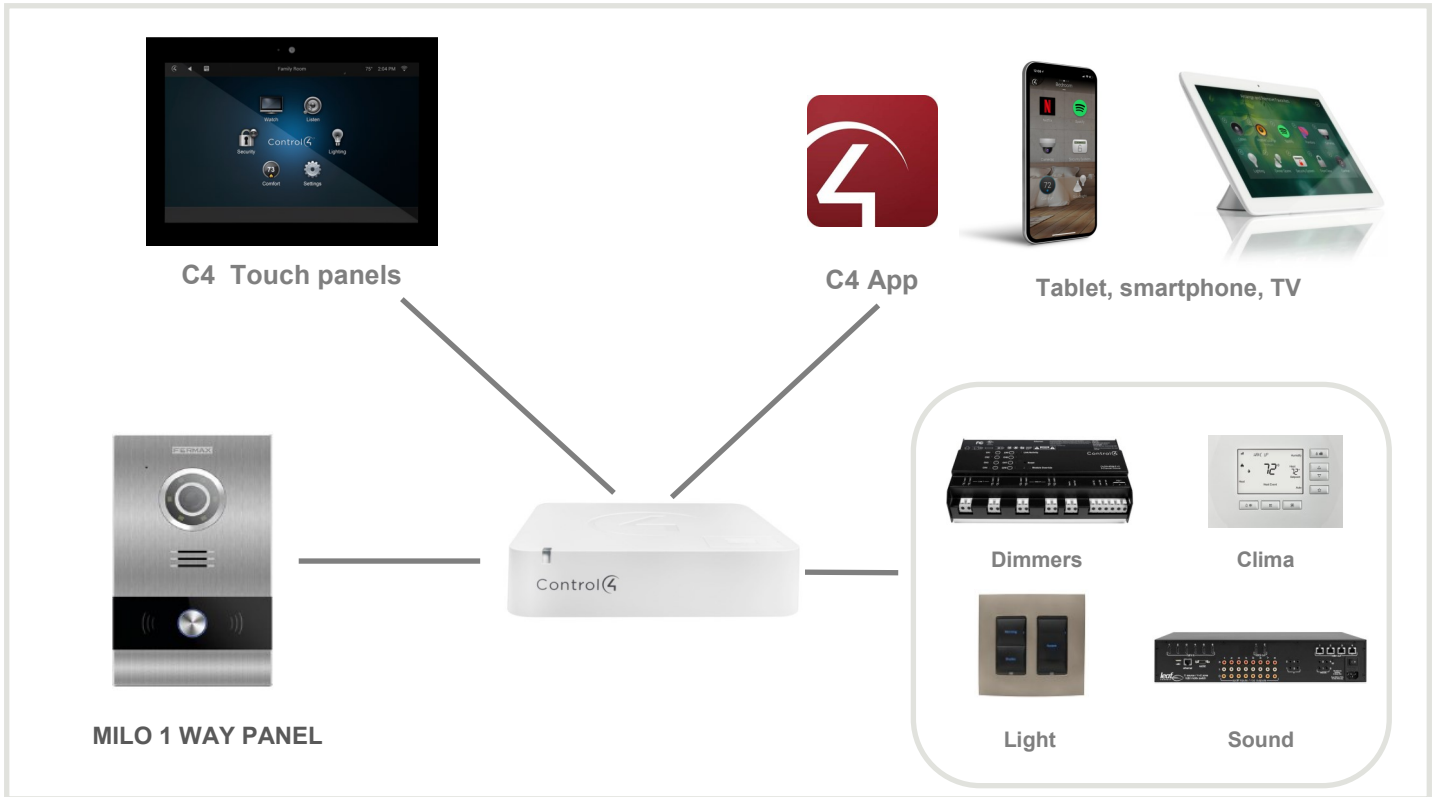

## FUNCTIONALITIES

**HOME AUTOMATION CONTROL AND VIDEO INTERCOM CALL DIVERT IN THE SAME C4 APP**

**SECONDARY IP VIDEO STREAM (RTSP) FROM PANEL TO CCTV NVR**

## BENEFITS

- ◆ It is possible to combine in the same residential building video intercom panels calling to different terminals in the apartment. So in some apartments can be used WIT monitors (where there is no home automation) and in some other apartments C4 touch screens can be used (where home automation is installed).

- ◆ Integration time is reduced since the IP Technology makes easier to use CAT-5 cabling.
- ◆ Installation time is minimised thanks to the use of MEET Control 4 Driver, easy to install and configure.

## INTEGRATION ARCHITECTURE

The outdoor panel sends the video to the C4 controller using SIP protocol

In this way the controller is able to send to all user interfaces the audio and video, even opening the door could be done interacting with the relay embedded on the outdoor panel.