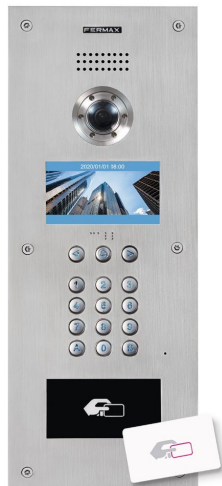

## MEET PRODUCT REFERENCE NUMBERS

WIT 7" Y 10" MONITORS

MILO 1 WAY PANEL

KIN PANEL

MARINE PANEL

CONTROL 4 Controller