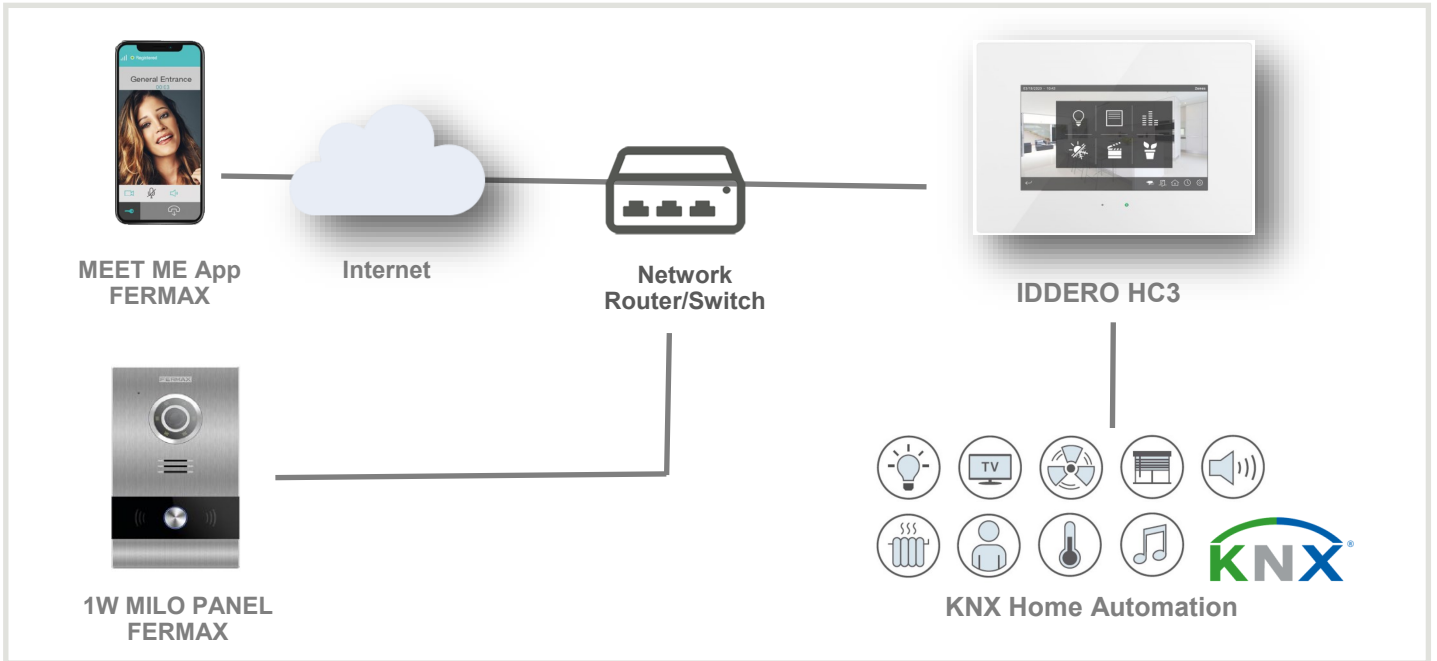

- ◆ Integration and configuration time is reduced thanks to IP technology and its cabling system.

- ◆ Call divert function is something included by default in FERMAX WIT monitors without additional costs, or it can be purchased separately if there is no monitor (no recurrent fees).

- ◆ MEET ME call divert is very easy to set up. Each license is valid for 8 smartphones that will ring at the same time.

INSTALLATION

MEET interoperability is based in HC3-KNX, HC3L-KNX and VERSO+IP.

To use only an IP home automation server, please contact us.

If there are no MEET monitors, it is possible to acquire Ref.1496 MEET ME CALL DIVERT LICENSE separately.

WHY FERMAX?

FERMAX is a worldwide reference in the video intercom industry. The products have been installed in the most emblematic projects in the world. FERMAX Distribution network, which is present in more than 70 countries, will provide the best Support and assistance.

SOLUTION WITH IDDERO HA TOUCH PANEL (Single villa example)

The outdoor panel sends the call to the HC3 panel using SIP protocol. In this way the touch panel can receive the call and show the video sent by the outdoor panel using RTSP protocol. Door can be opened by using a programmed command in the touch panel.