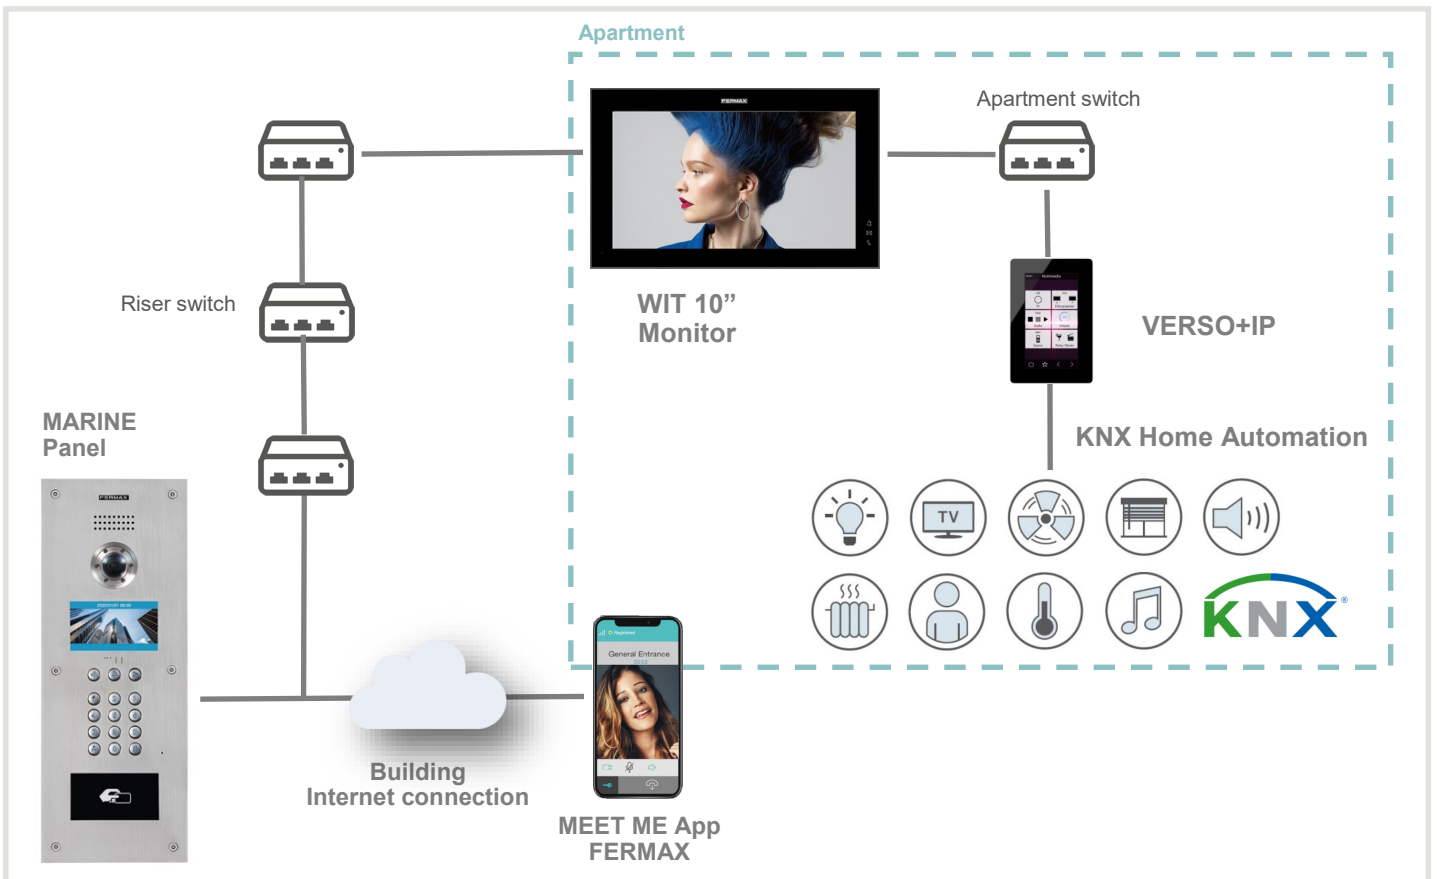

- ◆ MEET ME call divert is very easy to set up. Each license is valid for 8 smartphones that will ring at the same time.

INSTALLATION

MEET interoperability is based in HC3-KNX, HC3L-KNX and VERSO+IP.

To use only an IP home automation server, please contact us.

If there are no MEET monitors, it is possible to acquire Ref.1496 MEET ME CALL DIVERT LICENSE separately.

WHY FERMAX?

FERMAX is a worldwide reference in the video intercom industry. The products have been installed in the most emblematic projects in the world. FERMAX Distribution network, which is present in more than 70 countries, will provide the best Support and assistance.

SOLUTION WITH IDDERO HA TOUCH PANEL (Single villa example)

The outdoor panel sends the call to the HC3 panel using SIP protocol. In this way the touch panel can receive the call and show the video sent by the outdoor panel using RTSP protocol. Door can be opened by using a programmed command in the touch panel.

SOLUTION WITH FERMAX WIT MONITORS (Multitenant building)

Call is received by the WIT monitor. It is not possible to answer calls from VERSO+IP room controller. From WIT 7'' or 10'' it is possible to control home automation as in VERSO+IP room controller, since this device acts as a home automation IP gateway.