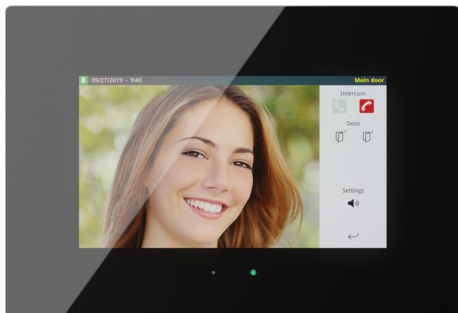

The integration is based in video OUTDOOR PANELS , that can call any SIP compatible device or user interface such as **IDDERO HC3-KNX** touch panels. It is also possible to use **FERMAX WIT** indoor intercom monitor to control home automation by installing an app and having a **VERSO+IP** room controller that will serve as a home automation IP gateway.

SOLUTION WITH FERMAX WIT MONITORS (Multitenant building)

Call is received by the WIT monitor. It is not possible to answer calls from VERSO+IP room controller. From WIT 7'' or 10'' it is possible to control home automation as in VERSO+IP room controller, since this device acts as a home automation IP gateway.

REFERENCE NUMBERS

WIT 7" Y 10" INDOOR MONITORS

ref.9533

MILO 1 PUSHBUTTON
OUTDOOR PANEL

ref.953303

MEET ME
CALL DIVERT

KIN PANEL

MARINE PANEL

HOME AUTOMATION TOUCH PANEL
IDDERO HC3-KNX

PLACAS

- 9531 **MILO DIGITAL VIDEO PANEL MEET**
- 9532 **MILO TOUCH VIDEO PANEL MEET**
Panel: 155x380x48mm. 1,2 Mpx
- 9536 **DIRECTORY MILO PANEL MEET**
Flush box 143x357x58mm. Flush box not included.
- 9542 **MILO PANEL FLUSH BOX- L MEET**
Flush box 143x357x58mm
- 9517 **MILO DIGITAL PANEL SURFACE BOX MEET**
Flush box: 160x387x66-108mm
- 9533 **1/W MILO VIDEO PANEL MEET**
- 9534 **1/W MILO VIDEO PANEL WITH PROX MEET**
- 953303 **1/W MILO VIDEO BLACK PANEL MEET**
Panel: 118x183x49mm. 1 Mpx.
- 9535 **MEET PROXIMITY READER**
Panel: 118x183x49mm.
- 9543 **MEET PANEL FLUSH - S**
Flush box: 105x172,5x63mm
- 1455 **MARINE DIGITAL VIDEO PANEL MEET**
155x 410x 49mm
- 1459 **MARINE PANEL FLUSH BOX MEET**
141x394x60mm
- 1445 **KIN TOUCH PANEL MEET**
Panel: 185x405x50 mm
- 1449 **KIN PANEL FLUSH BOX MEET**
Panel: 170x382x58 mm