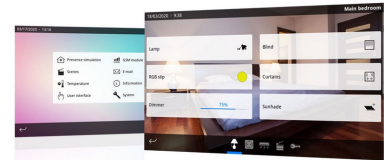

FERMAX

VIDEO INTERCOM INTEGRATION WITH HOME AUTOMATION

It is possible to reduce costs in home automation projects by integrating the video intercom with the home automation system. FERMAX and IDDERO offers a wide portfolio of devices to choose, what makes an ideal choice in any project technical or budget requirements.

The integration is based in video OUTDOOR PANELS , that can call any SIP compatible device or user interface such as **IDDERO HC3-KNX** touch panels. It is also possible to use **FERMAX WIT** indoor intercom monitor to control home automation by installing an app and having a **VERSO+IP** room controller that will serve as a home automation IP gateway.

On top of that, the system is full compatible with **call divert app MEET ME**, so that calls can be answered from the smartphone.

FUNCTIONALITIES

- HOME AUTOMATION CONTROL AND VIDEO INTERCOM FROM THE SAME TOUCH SCREEN PANEL
- RTSP VIDEO STREAM CAN BE SENT IN PARALLEL TO A CCTV NVE RECORDER
- REMOTE HOME AUTOMATION CONTROL BY IDDERO CLOUD
- SECONDARY DOOR OPENING
- IP CAMERAS VISUALIZATION

SOLUTION WITH IDDERO HA TOUCH PANEL (Single villa example)

The outdoor panel sends the call to the HC3 panel using SIP protocol. In this way the touch panel can receive the call and show the video sent by the outdoor panel using RTSP protocol. Door can be opened by using a programmed command in the touch panel.