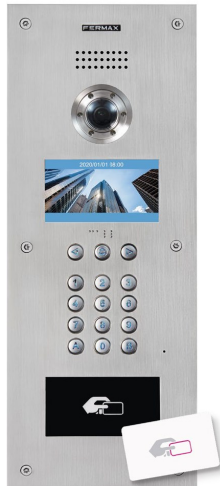

The integration is based in video OUTDOOR PANELS , that can call any SIP compatible device or user interface such as **IDDERO HC3-KNX** touch panels. It is also possible to use **FERMAX WIT** indoor intercom monitor to control home automation by installing an app and having a **VERSO+IP** room controller that will serve as a home automation IP gateway.

REFERENCE NUMBERS

WIT 7" Y 10" INDOOR MONITORS

ref.9533

MILO 1 PUSHBUTTON
OUTDOOR PANEL

ref.953303

MEET ME
CALL DIVERT

KIN PANEL

MARINE PANEL

HOME AUTOMATION TOUCH PANEL
IDDERO HC3-KNX

PLACAS

- 9531 **MILO DIGITAL VIDEO PANEL MEET**
- 9532 **MILO TOUCH VIDEO PANEL MEET**
Panel: 155x380x48mm. 1,2 Mpx
- 9536 **DIRECTORY MILO PANEL MEET**
Flush box 143x357x58mm. Flush box not included.
- 9542 **MILO PANEL FLUSH BOX- L MEET**
Flush box 143x357x58mm
- 9517 **MILO DIGITAL PANEL SURFACE BOX MEET**
Flush box: 160x387x66-108mm
- 9533 **1/W MILO VIDEO PANEL MEET**
- 9534 **1/W MILO VIDEO PANEL WITH PROX MEET**
- 953303 **1/W MILO VIDEO BLACK PANEL MEET**
Panel: 118x183x49mm. 1 Mpx.
- 9535 **MEET PROXIMITY READER**
Panel: 118x183x49mm.
- 9543 **MEET PANEL FLUSH - S**
Flush box: 105x172,5x63mm
- 1455 **MARINE DIGITAL VIDEO PANEL MEET**
155x 410x 49mm
- 1459 **MARINE PANEL FLUSH BOX MEET**
141x394x60mm
- 1445 **KIN TOUCH PANEL MEET**
Panel: 185x405x50 mm
- 1449 **KIN PANEL FLUSH BOX MEET**
Panel: 170x382x58 mm