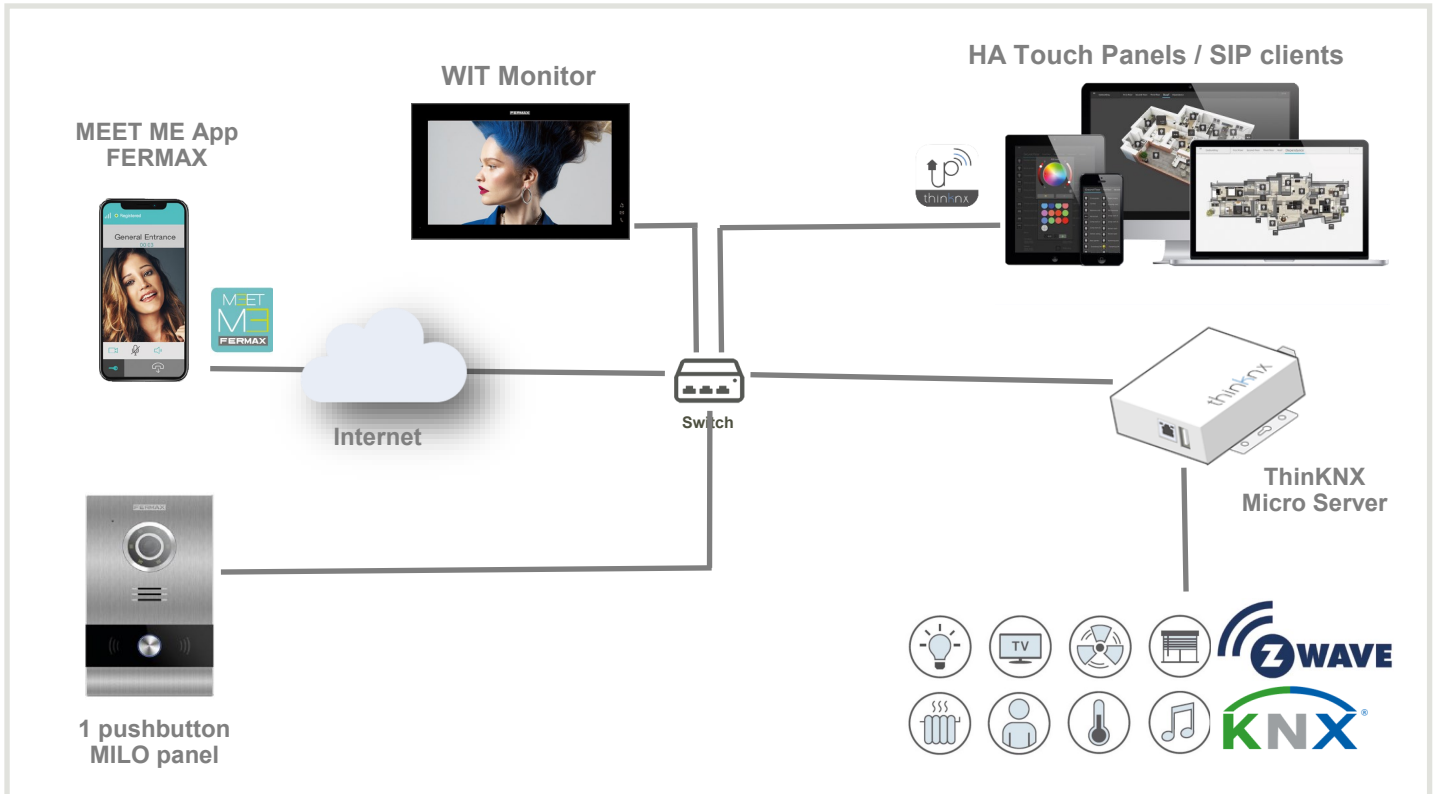

## SYSTEM INTEGRATION

It is possible to reduce costs on home automation projects by integrating the video intercom system with the home automation system in the following way.

The integration is based on the **FERMAX video intercom panel**, that can call any device or SIP compatible user interface as it is the THINKNX server, that features a built in PABX SIP server.

## BENEFITS

- ◆ It is possible to combine in the same residential building video intercom panels calling to different terminals in the apartment. So in some apartments can be used WIT monitors (where there is no home automation) and in some other apartments KNX touch screens can be used (where home automation is installed and interfaced using THINKNX servers).

- ◆ Integration time is reduced since the IP Technology makes easier to use CAT-5 cabling.

- ◆ MEET ME call divert function can be purchased separately when there is no FERMAX monitor. Single payment. MEET ME App is a very simple to install and use app, valid up to 8 smartphones in the same apartment with a single license. (Remark: FERMAX monitors include a valid MEET ME call divert license for free)
- ◆ Different aesthetics available, from single pushbutton panels to multi-apartment digital panels.

## INTEGRATION ARCHITECTURE

When calling the outdoor panel sends the audio/video call to MEET ME App and to the indoor monitor in parallel. At the same time the call is **also sent** to the **THINKNX PBX SIP server**. This call can be forwarded to those home automation devices. The outdoor panel can be release the doorlock if a command is programmed on the server as well as a **secondary door lock**.