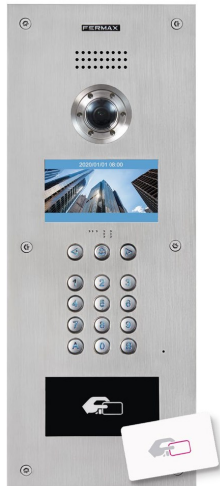

## MAIN REFERENCES

WIT 7" Y 10" MONITORS

MILO 1W PANEL

1496 MEET ME CALL DIVERT LICENSE

KIN PANEL

MARINE PANEL

THINKNX MICRO SERVER