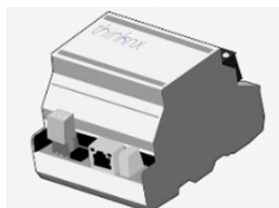

## MAIN REFERENCES

WIT 7" Y 10" MONITORS

MILO 1W PANEL

1496 MEET ME CALL DIVERT LICENSE

KIN PANEL

MARINE PANEL

THINKNX MICRO SERVER