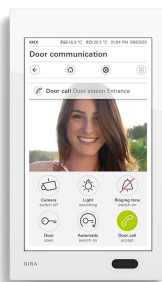

GIRA G1 TOUCH PANEL

GIRA

GIRA G1 TOUCH PANEL