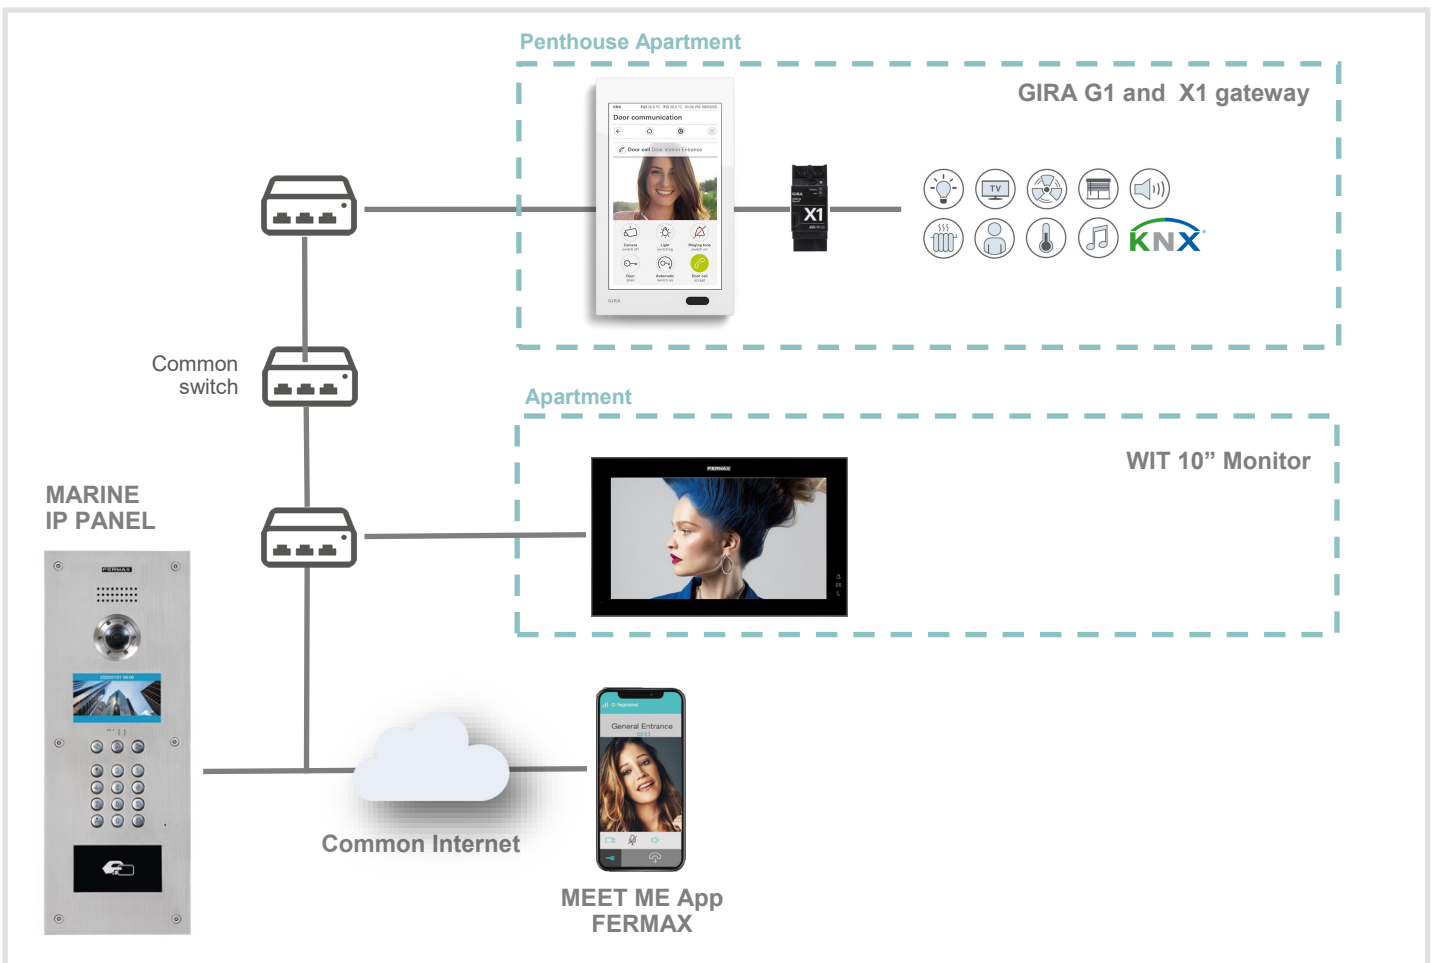

SOLUTION WITH FERMAX WITH MONITORS (Residential building example)