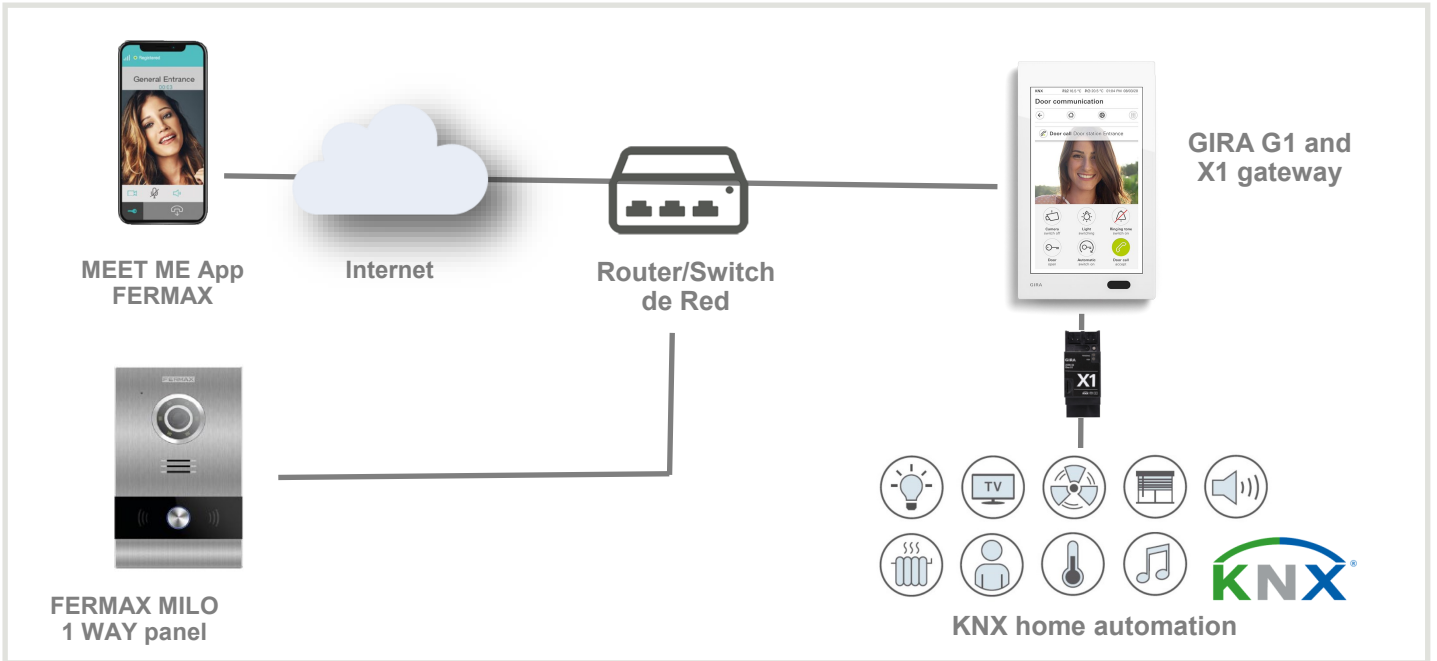

SOLUTION WITH GIRA G1 TOUCH PANEL (Single villa example)