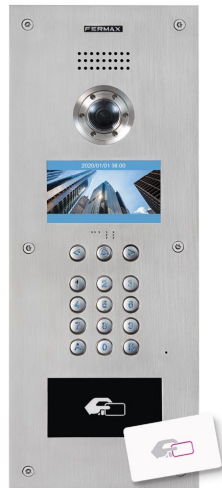

**MEET ME
CALL DIVERT**

MARINE PANEL