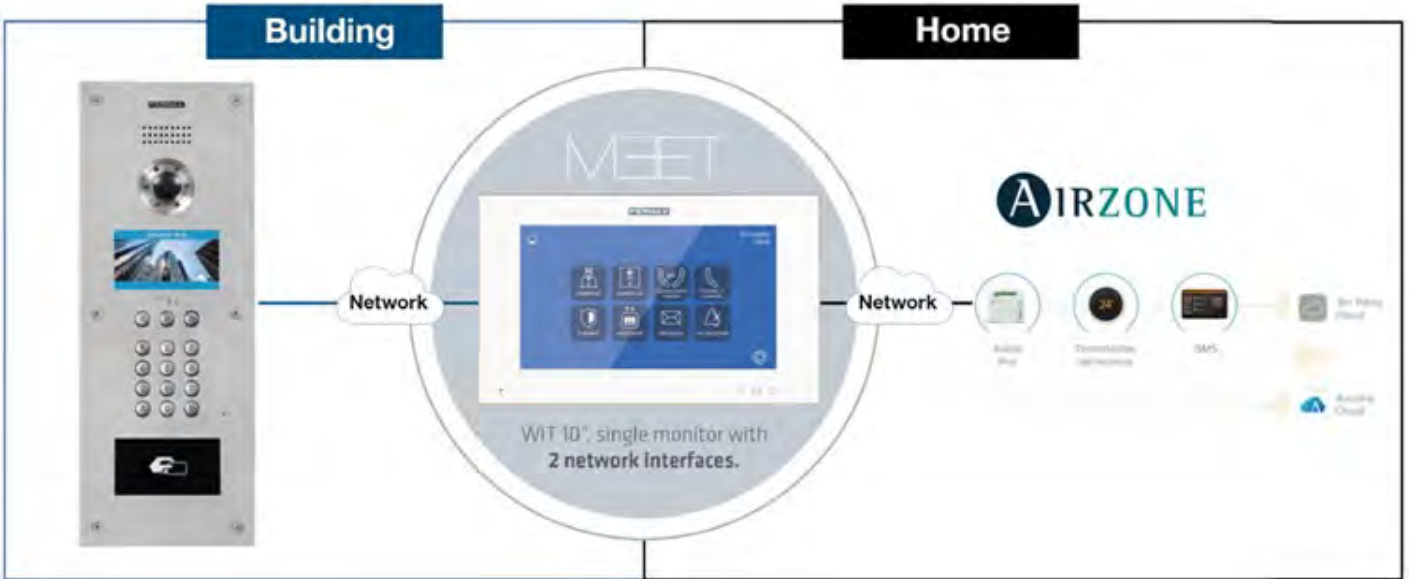

SUCCESS CASE

MEET IP INTERCOM AND AIRZONE CONTROL

AIRZONE AIDOO AND WEBSERVER HVAC/CLIMATE INTEGRATION

MEET IP SYSTEM INTEGRATION

It is possible to increase home comfort by integrating the video intercom system with the HVAC control using MEET indoor monitors as the main user interface

SYSTEM ARCHITECTURE

FUNCTIONALITIES

APP CALL DIVERT ON SMARTPHONE

HVAC CONTROL FROM SMARTPHONE

HVAC CONTROL FROM MONITOR

INTERNAL MONITOR INTERCOM

IP CAMERA VISUALIZATION FROM MONITOR

BENEFITS

- Integration costs are decreased by using a single touch screen, the MEET indoor monitor, instead of 2 touch screens for home automation and video intercom.

- Solution aesthetic is improved since the amount of devices is minimized to 1 single intercom monitor.

- With the 10" WIT video monitor, building IP network and home local network are completely isolated thanks to its 2 RJx45 interfaces.

INTEGRATION ARCHITECTURE

In the same way the home automation can be controlled using smartphones or tablets, **Airzone Cloud App** can be used in the WIT monitor, since it is * **Android 10** based. In this way we can provide a fixed and centralised control device in the installation.