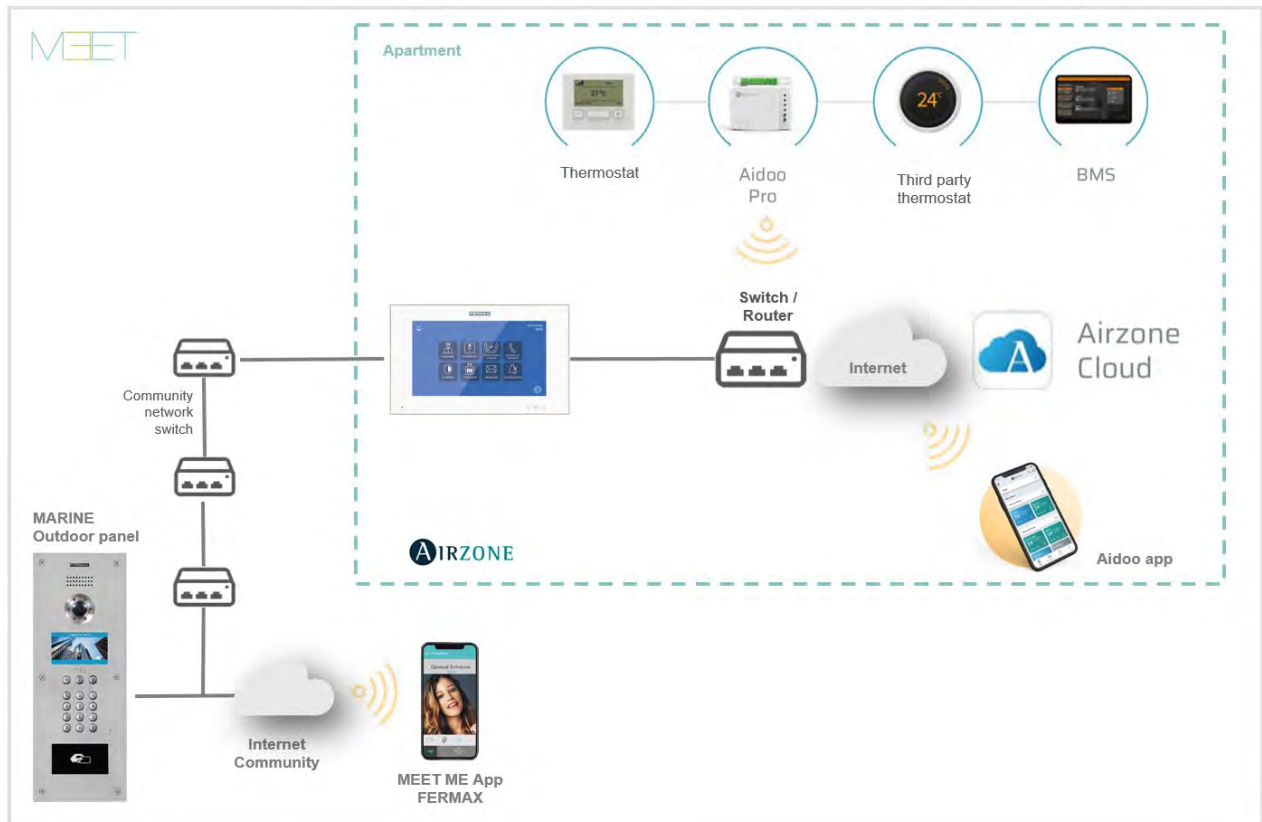

SUCCESS CASE

MEET IP INTERCOM AND AIRZONE CONTROL

AIRZONE AIDOO AND WEBSERVER HVAC/CLIMATE INTEGRATION

MEET IP SYSTEM INTEGRATION

It is possible to increase home comfort by integrating the video intercom system with the HVAC control using MEET indoor monitors as the main user interface

- Integration costs are decreased by using a single touch screen, the MEET indoor monitor, instead of 2 touch screens for home automation and video intercom.

- Solution aesthetic is improved since the amount of devices is minimized to 1 single intercom monitor.

- It is a simple integration based on app that reduces time and costs since no advanced technical skills are required.

- All specific residential video intercom functionalities are provided by FERMAX MEET system, which is designed to offer the best user experience for tenants and visitors.

- With the 10" WIT video monitor, building IP network and home local network are completely isolated thanks to its 2 RJx45 interfaces.

INTEGRATION ARCHITECTURE

In the same way the home automation can be controlled using smartphones or tablets, **Airzone Cloud App** can be used in the WIT monitor, since it is * **Android 10** based. In this way we can provide a fixed and centralised control device in the installation.