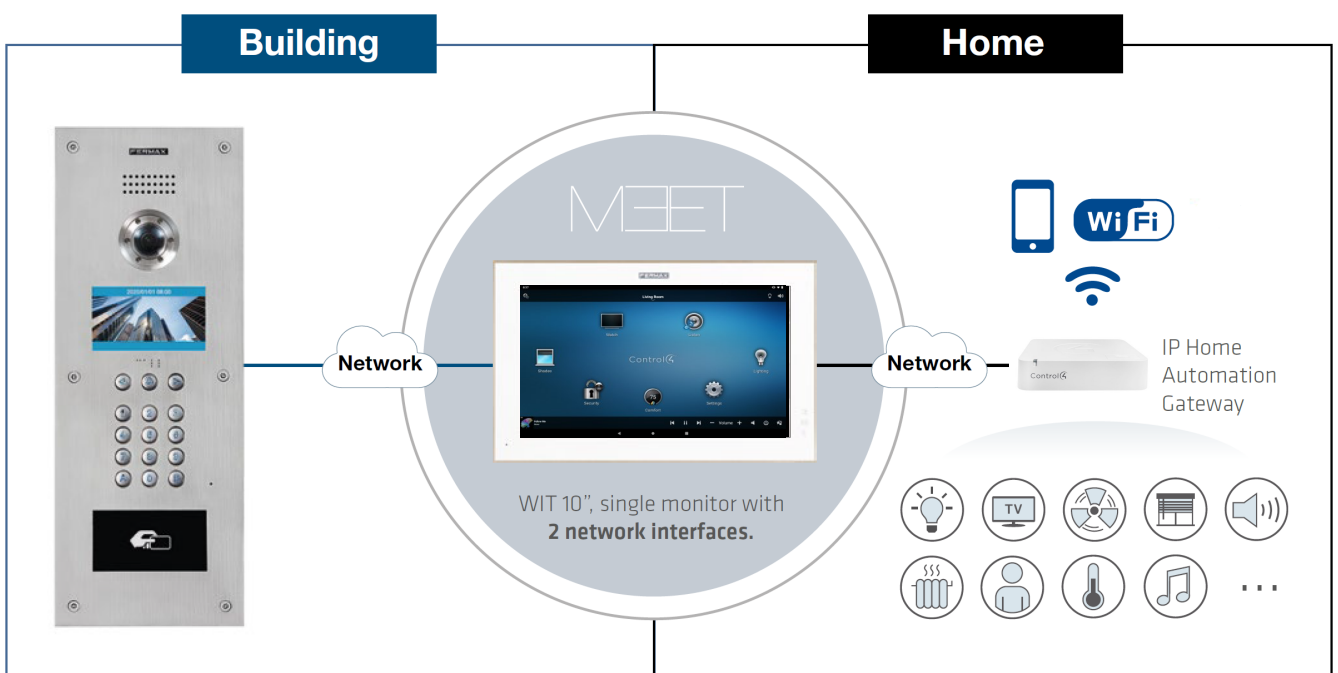

MEET

FERMAX

SUCCESS CASE

MEET IP INTERCOM AND CONTROL 4

Control4®

CONTROL 4 INTEGRATION

SYSTEM INTEGRATION

It is possible to reduce costs on home automation projects by integrating the video intercom system with the home automation system in the following 2 ways.

VIDEO INTERCOM MONITOR as home automation as the main user interface to control home automation. This is achieved by installing C4 app into WIT monitor.

OUTDOOR VIDEO PANEL to call any C4 devices such as C4 smartphone app, C4 touchscreens,, etc. This is achieved by installing FERMAX MEET C4 Driver* in the controller.

FUNCTIONALITIES

APP CALL DIVERT ON SMARTPHONE

SMARTPHONE HOME AUTOMATION CONTROL

HOME AUTOMATION CONTROL FROM INDOOR MONITOR

ALARM RECEPTION ON MONITOR

INTERNAL MONITOR INTERCOM

IP CAMERA VISUALIZATION FROM MONITOR

- ◆ With the 10" WIT video monitor, building IP network and home local network are completely isolated thanks to its 2 RJx45 interfaces.

INTEGRATION ARCHITECTURE

In the same way the home automation can be controlled using smartphones or tablets, through the C4 App the WIT monitor can be used, since it is Android based. In this way we can provide a fixed and centralised control device in the installation.