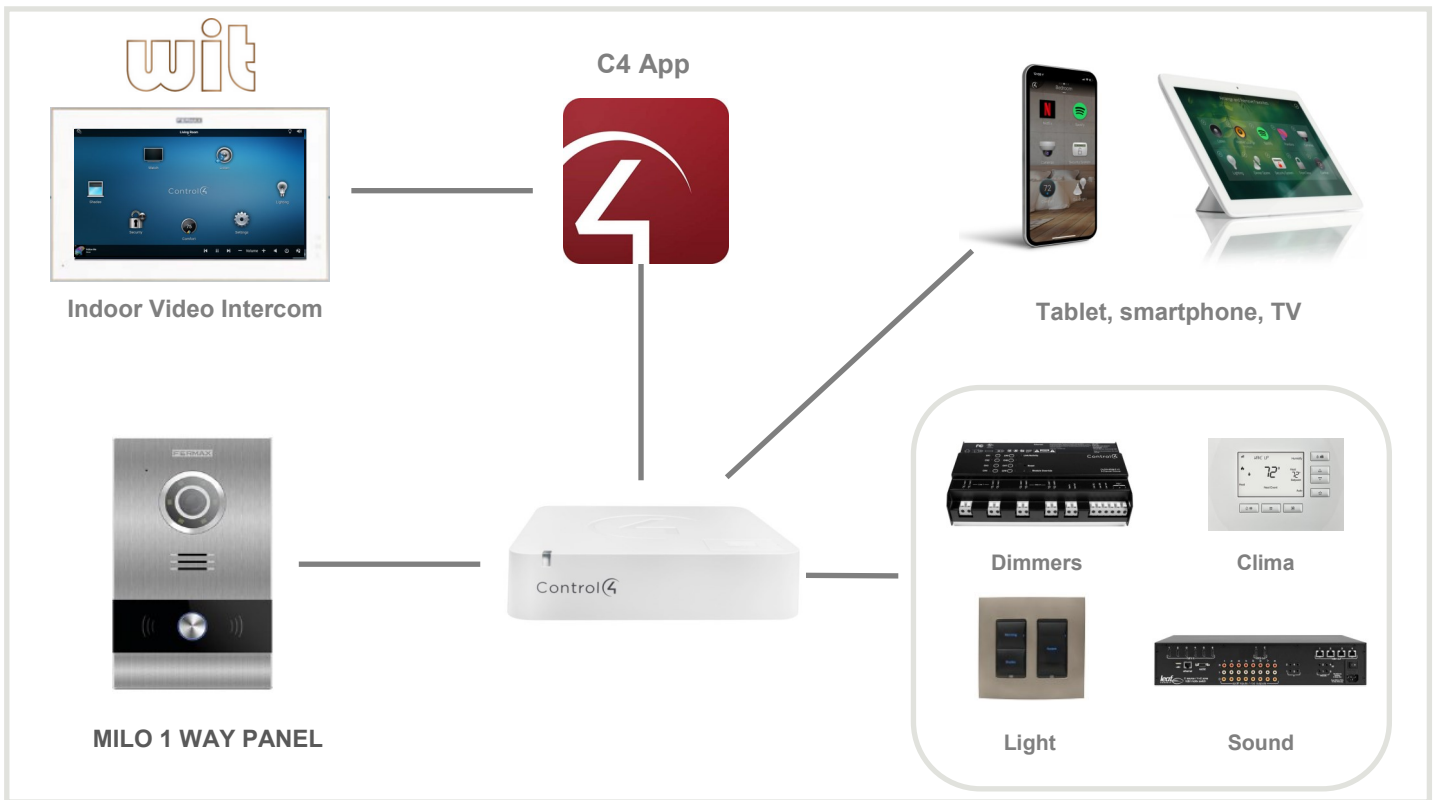

FUNCTIONALITIES

APP CALL DIVERT ON SMARTPHONE

SMARTPHONE HOME AUTOMATION CONTROL

HOME AUTOMATION CONTROL FROM INDOOR MONITOR

ALARM RECEPTION ON MONITOR

INTERNAL MONITOR INTERCOM

IP CAMERA VISUALIZATION FROM MONITOR

BENEFITS

- ◆ Integration costs are decreased by using a single touch screen, the MEET indoor monitor, instead of 2 touch screens for home automation and video intercom.

- ◆ Solution aesthetic is improved since the amount of devices is minimized to 1 single intercom monitor.

- ◆ Integration time and costs are dramatically reduced, due that there no SIP integration are required, so the Technical knowledge required to do the integration

- ◆ All specific residential video intercom functionalities are provided by FERMAX MEET system, which is designed to offer the best user experience for tenants and visitors.

- ◆ With the 10" WIT video monitor, building IP network and home local network are completely isolated thanks to its 2 RJx45 interfaces.

INTEGRATION ARCHITECTURE

In the same way the home automation can be controlled using smartphones or tablets, through the C4 App the WIT monitor can be used, since it is Android based. In this way we can provide a fixed and centralised control device in the installation.