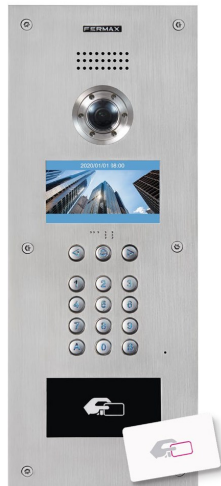

WIT monitor can interact easily with C4 Controllers, which is the main link with the home automation devices at home.

WIT monitor is available in white and black colour and there is a smaller version of 7" in case it fits better into the project than the 10" version.

MEET PRODUCT REFERENCE NUMBERS

WIT 7" Y 10" INDOOR MONITORS

ref.9533

MILO 1 PUSHBUTTON
OUTDOOR PANEL

ref.953303

MEET ME
CALL DIVERT

KIN PANEL

MARINE PANEL

CONTROL 4 Controller

PANELS

- 9531 **MILO DIGITAL VIDEO PANEL MEET**
- 9532 **MILO TOUCH VIDEO PANEL MEET**
Panel: 155x380x48mm. 1,2 Mpx
- 9536 **DIRECTORY MILO PANEL MEET**
Flush box 143x357x58mm. Flush box not included.
- 9542 **MILO PANEL FLUSH BOX- L MEET**
Flush box 143x357x58mm
- 9517 **MILO DIGITAL PANEL SURFACE BOX MEET**
Flush box: 160x387x66-108mm
- 9533 **1/W MILO VIDEO PANEL MEET**
- 9534 **1/W MILO VIDEO PANEL WITH PROX MEET**
- 953303 **1/W MILO VIDEO BLACK PANEL MEET**
Panel: 118x183x49mm. 1 Mpx.
- 9535 **MEET PROXIMITY READER**
Panel: 118x183x49mm.
- 9543 **MEET PANEL FLUSH - S**
Flush box: 105x172,5x63mm
- 1455 **MARINE DIGITAL VIDEO PANEL MEET**
155x 410x 49mm
- 1459 **MARINE PANEL FLUSH BOX MEET**
141x394x60mm
- 1445 **KIN TOUCH PANEL MEET**
Panel: 185x405x50 mm
- 1449 **KIN PANEL FLUSH BOX MEET**
Panel: 170x382x58 mm