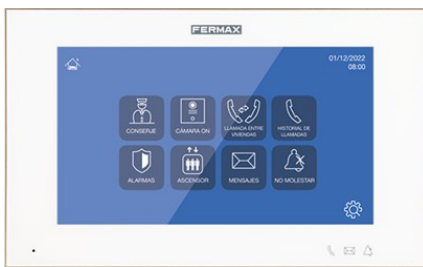

MEET

FERMAX

SUCCESS CASE

MEET IP INTERCOM AND EELECTRON HOME AUTOMATION