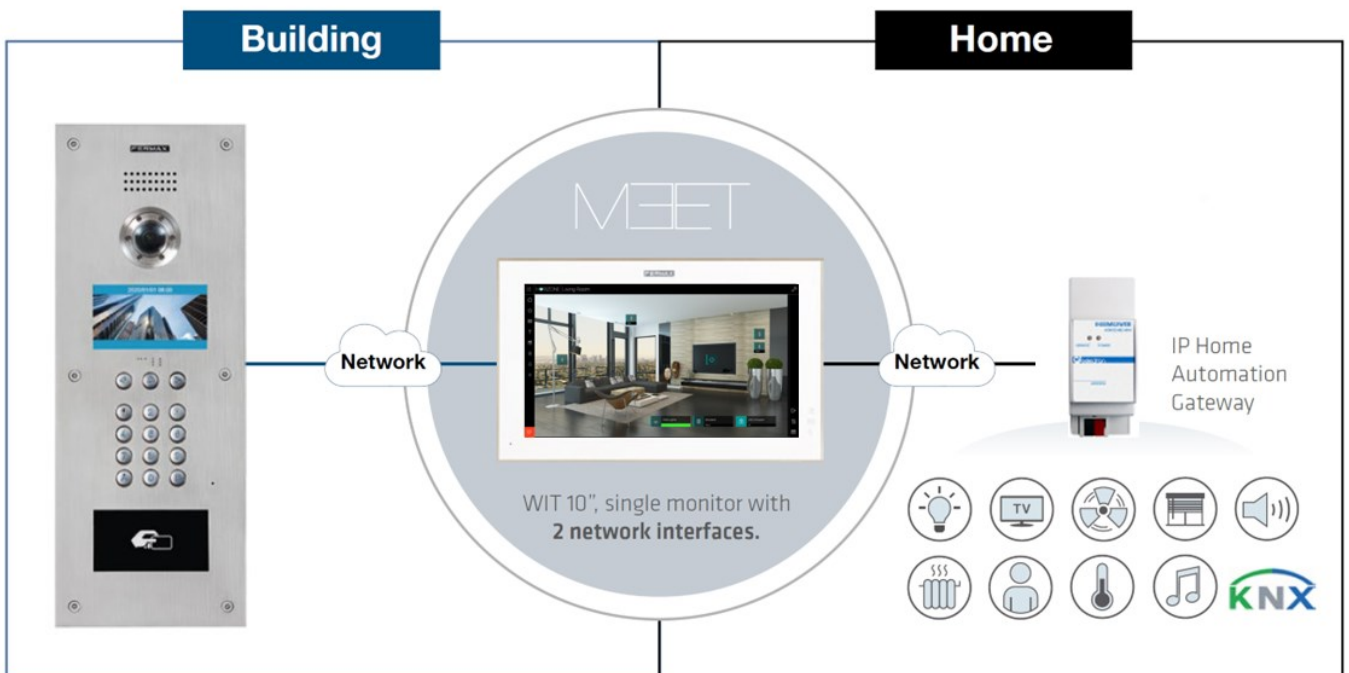

### MEET IP INTERCOM AND EELECTRON HOME AUTOMATION

HORIZONE

## HORIZONE MINI WEB SERVER INTEGRATION

It is possible to reduce costs on home automation projects by integrating the video intercom system with the home automation using **MEET indoor monitors** as the main user interface to control **EELECTRON Home Automation**.

- ◆ Integration time and costs are dramatically reduced, since no SIP integration is required, so the technical knowledge required to do the integration is really affordable.

- ◆ All specific residential video intercom functionalities are provided by FERMAX MEET system, which is designed to offer the best user experience for tenants and visitors.
- ◆ With the 10" WIT video monitor, building IP network and home local network are completely isolated thanks to its 2 RJx45 interfaces.

In the same way the home automation can be controlled using smartphones or tablets, **INTEGRA App** can be used in the WIT monitor, since it is **Android 10** based. In this way we can provide a fixed and centralised control device in the installation.