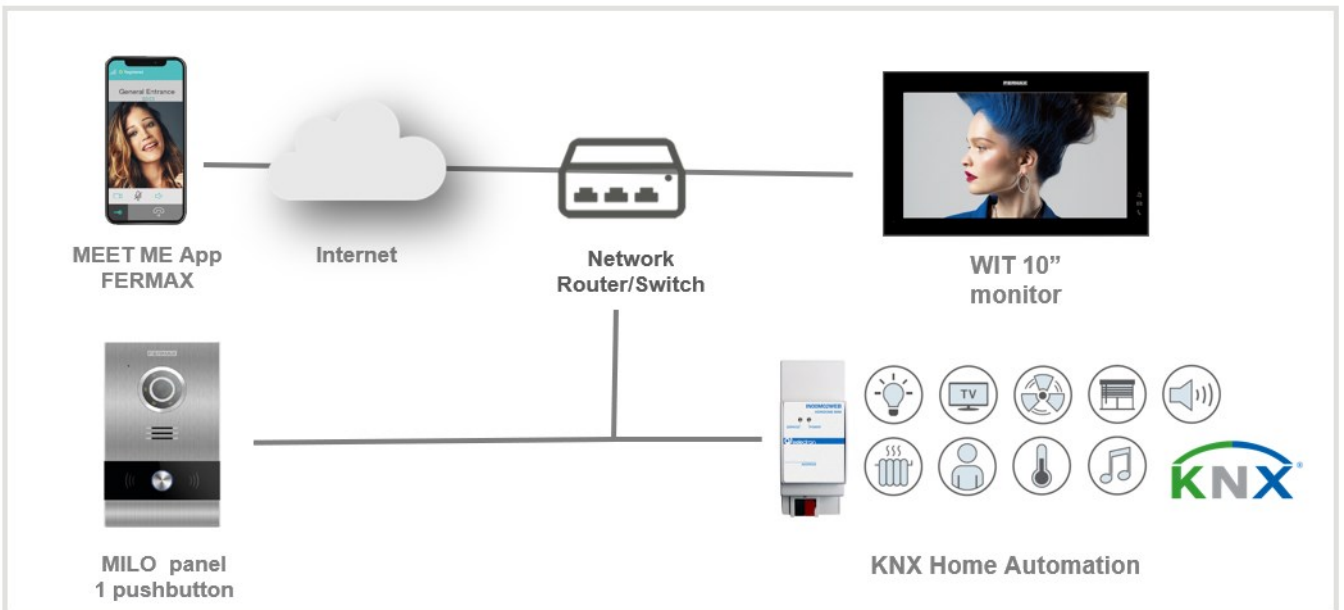

SINGLE VILLA SOLUTION