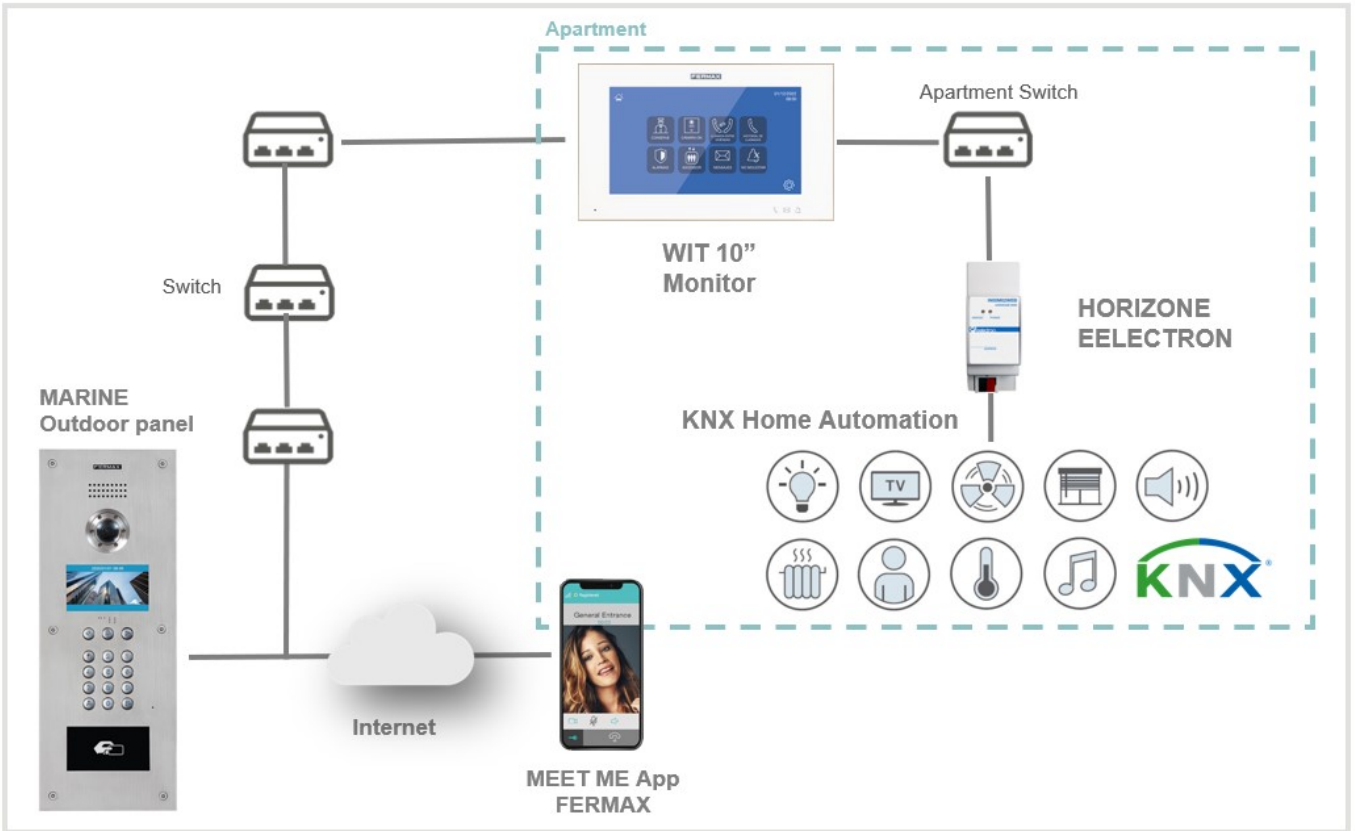

RESIDENTIAL APARTMENTS BUILDING