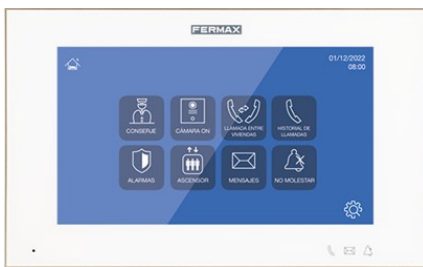

SUCCESS CASE

MEET IP INTERCOM AND JUNG HOME AUTOMATION

FERMAX

wit

JUNG

Smart Visu Server

SMART VISU WEB SERVER INTEGRATION

It is possible to reduce costs on home automation projects by integrating the video intercom system with the home automation using **MEET indoor monitors** as the main user interface to control **JUNG Home Automation**.

FUNCTIONALITIES

APP CALL DIVERT ON SMARTPHONE

SMARTPHONE HOME AUTOMATION CONTROL

HOME AUTOMATION CONTROL FROM INDOOR MONITOR

INTERNAL MONITOR INTERCOM

IP CAMERA VISUALIZATION FROM MONITOR

BENEFITS

- ◆ Integration costs are decreased by using a single touch screen, the MEET indoor monitor, instead of 2 touch screens for home automation and video intercom.