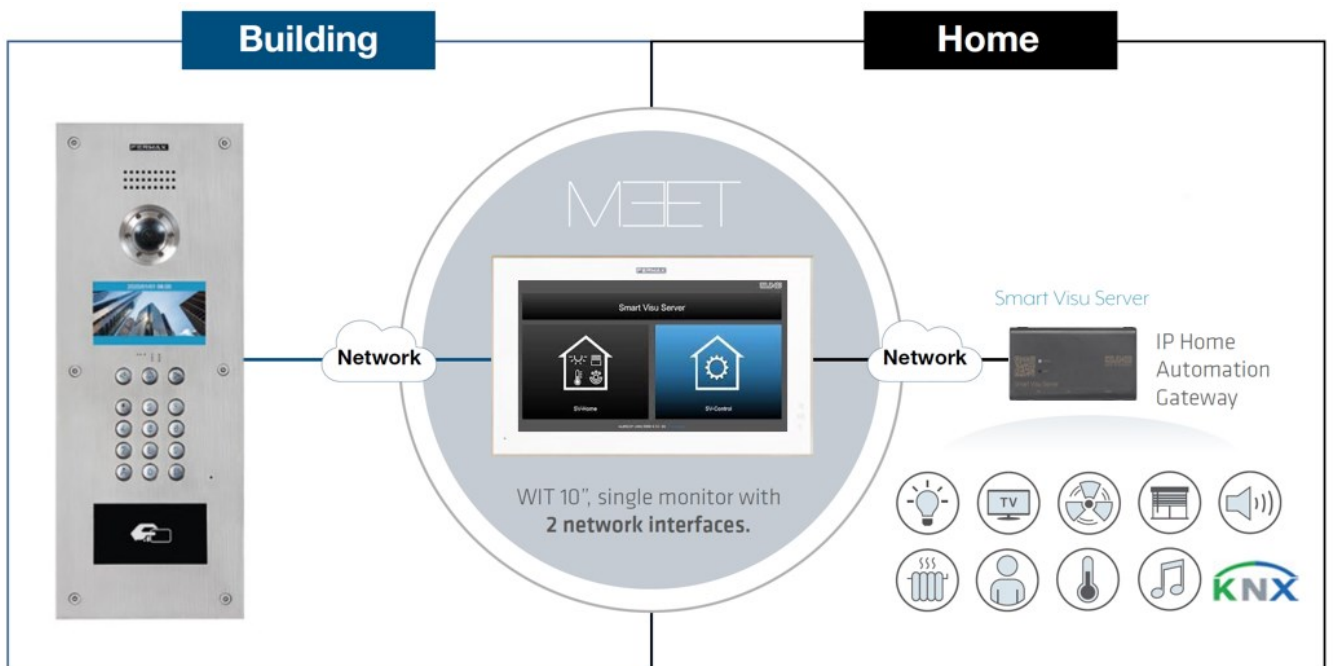

SUCCESS CASE

MEET IP INTERCOM AND JUNG HOME AUTOMATION

FERMAX

wit

JUNG

Smart Visu Server

SMART VISU WEB SERVER INTEGRATION

It is possible to reduce costs on home automation projects by integrating the video intercom system with the home automation using **MEET indoor monitors** as the main user interface to control **JUNG Home Automation**.

FUNCTIONALITIES

APP CALL DIVERT ON SMARTPHONE

SMARTPHONE HOME AUTOMATION CONTROL

HOME AUTOMATION CONTROL FROM INDOOR MONITOR

INTERNAL MONITOR INTERCOM

IP CAMERA VISUALIZATION FROM MONITOR

BENEFITS

- ◆ Integration costs are decreased by using a single touch screen, the MEET indoor monitor, instead of 2 touch screens for home automation and video intercom.

- ◆ All specific residential video intercom functionalities are provided by FERMAX MEET system, which is designed to offer the best user experience for tenants and visitors.

- ◆ With the 10" WIT video monitor, building IP network and home local network are completely isolated thanks to its 2 RJx45 interfaces.

In the same way the home automation can be controlled using smartphones or tablets, **INTEGRA App** can be used in the WIT monitor, since it is **Android 10** based. In this way we can provide a fixed and centralised control device in the installation.