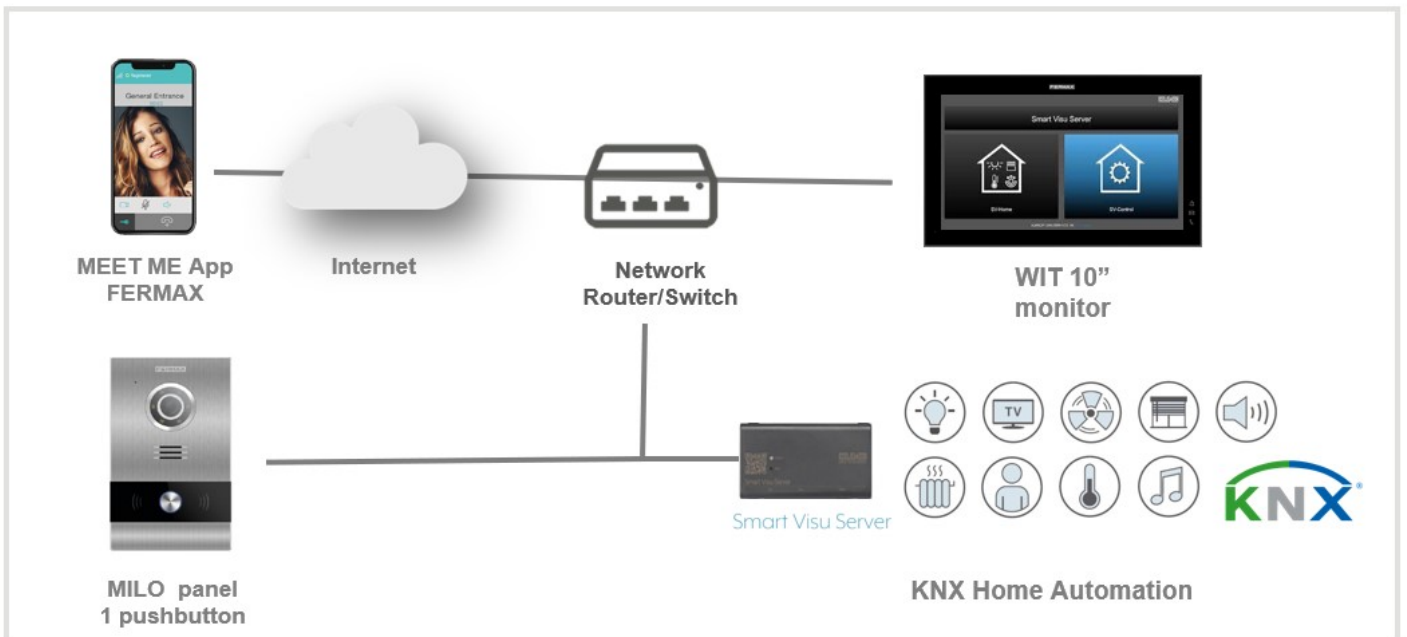

SINGLE VILLA SOLUTION