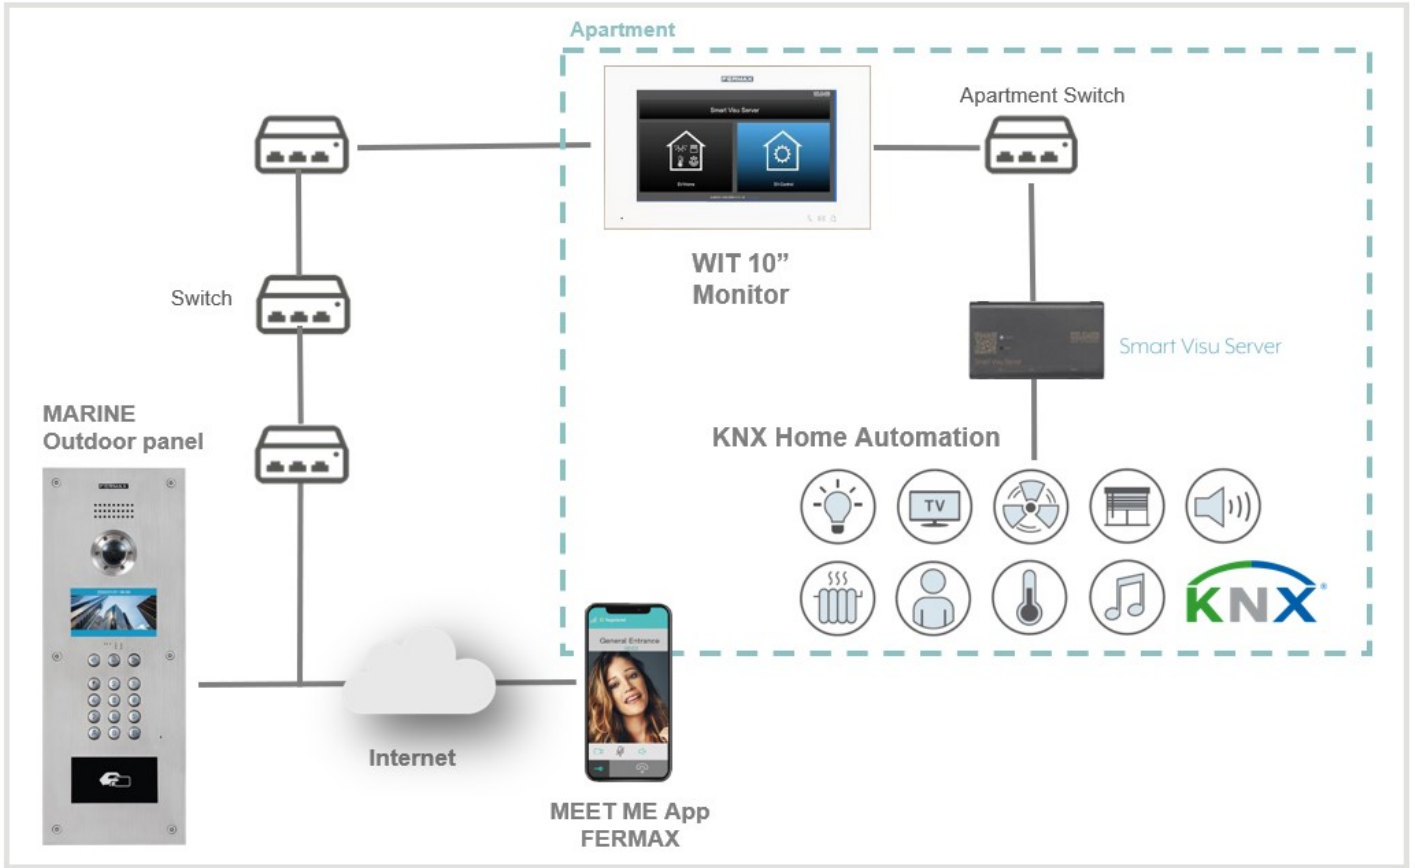

RESIDENTIAL APARTMENTS BUILDING