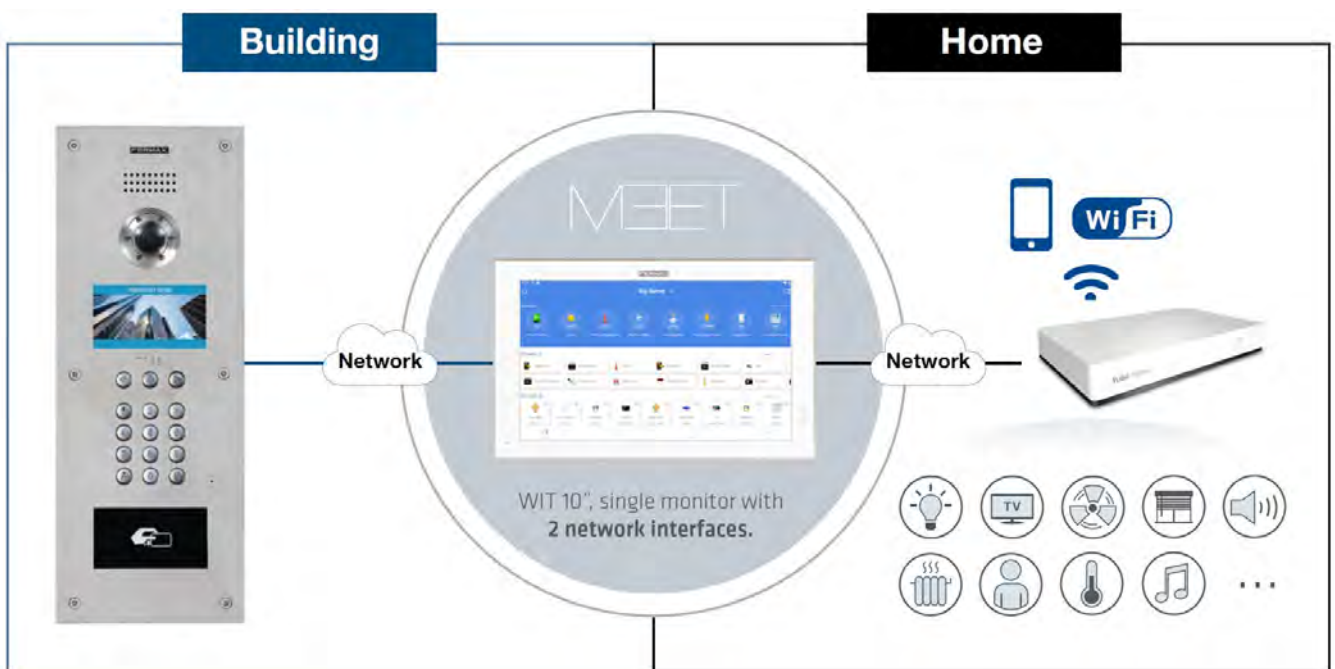

### MEET IP INTERCOM AND NICE HOME AUTOMATION

## NICE AND MEET IP SYSTEM INTEGRATION

It is possible to reduce costs on home automation projects by integrating the video intercom system with the home automation using MEET indoor monitors as the main user interface to control NICE home automation at home.

◆ With the 10" WIT video monitor, building IP network and home local network are completely isolated thanks to its 2 RJx45 interfaces.

## INTEGRATION ARCHITECTURE

In the same way the home automation can be controlled through the YUBII App using smartphones or tablets, the YUBII App can be used in the WIT indoor monitor, since it is Android 10 based. In this way we can provide a fixed and centralised device in the installation.