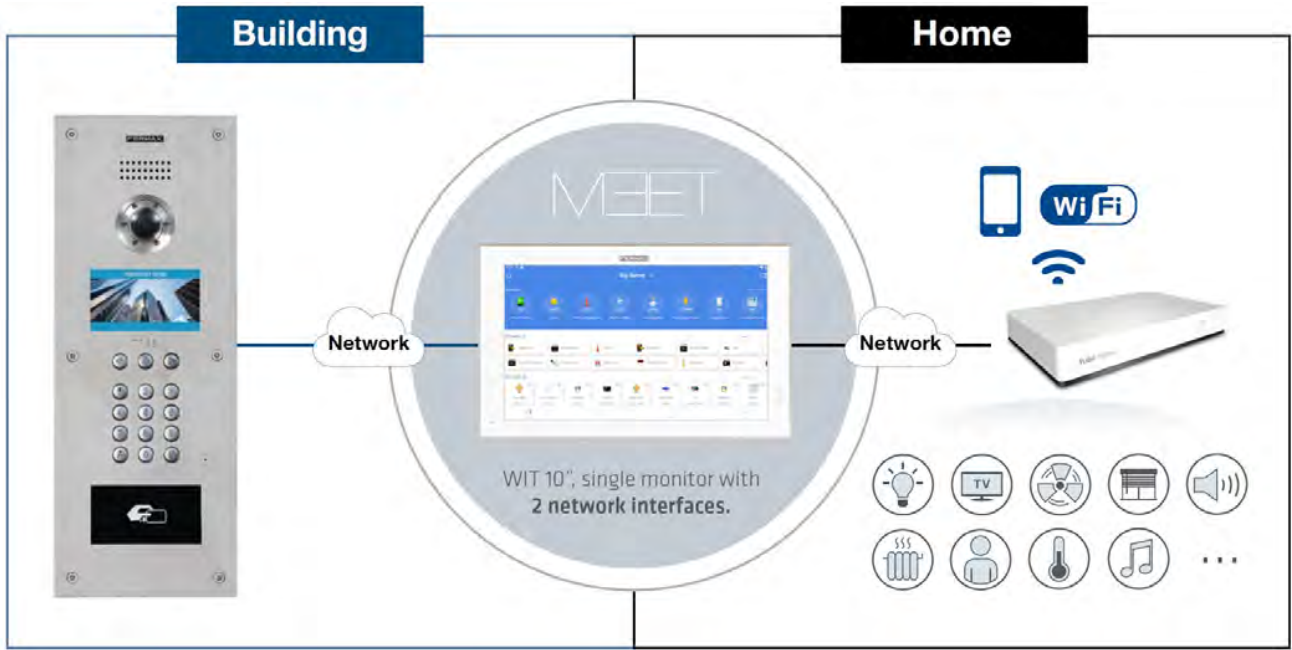

NICE AND MEET IP SYSTEM INTEGRATION

It is possible to reduce costs on home automation projects by integrating the video intercom system with the home automation using MEET indoor monitors as the main user interface to control NICE home automation at home.

SYSTEM ARCHITECTURE

FUNCTIONALITIES

APP CALL DIVERT ON SMARTPHONE

SMARTPHONE HOME AUTOMATION CONTROL

HOME AUTOMATION CONTROL FROM INDOOR MONITOR

ALARM RECEPTION ON MONITOR

INTERNAL MONITOR INTERCOM

IP CAMERA VISUALIZATION FROM MONITOR

BENEFITS

◆ Integration costs are decreased by using a single touch screen, the MEET indoor monitor, instead of 2 touch screens for home automation and video intercom.

◆ Solution aesthetic is improved since the amount of devices is minimized to 1 single intercom monitor.

◆ Integration time and costs are dramatically reduced, due that there no SIP integration are required, so the Technical knowledge required to do the integration

◆ All specific residential video intercom functionalities are provided by FERMAX MEET system, which is designed to offer the best user experience for tenants and visitors.

◆ With the 10" WIT video monitor, building IP network and home local network are completely isolated thanks to its 2 RJx45 interfaces.