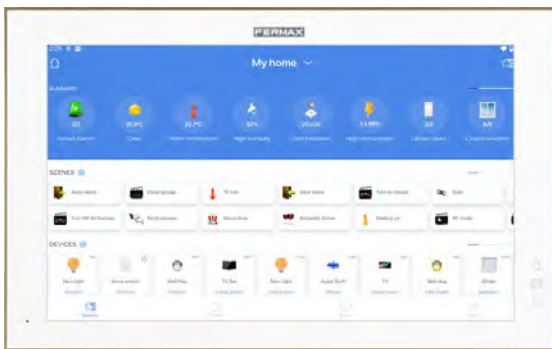

SUCCESS CASE

MEET IP INTERCOM AND NICE HOME AUTOMATION