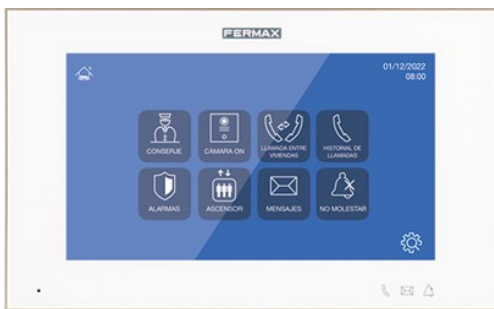

SUCCESS CASE

MEET IP SYSTEM AND BASALTE HOME AUTOMATION

FERMAX

wit

basalte

CORE SERVER AND ELLIE INTEGRATION

It is possible to reduce costs on home automation projects by integrating the video intercom system with the home automation using **MEET indoor monitors** as the main user interface to control **BASALTE Home Automation**.

FUNCTIONALITIES

APP CALL DIVERT ON SMARTPHONE

SMARTPHONE HOME AUTOMATION CONTROL

HOME AUTOMATION CONTROL FROM INDOOR MONITOR

INTERNAL MONITOR INTERCOM

IP CAMERA VISUALIZATION FROM MONITOR

BENEFITS

- Integration costs are decreased by using a single touch screen, the **WIT** indoor monitor or **ELLIE** touch screen, instead of 2 touch screens for home automation and video intercom.

- Integration time and costs are dramatically reduced, since no SIP integration is required with WIT monitor, so the technical knowledge required to do the integration is really affordable.

- All specific residential video intercom functionalities are provided by FERMAX MEET system, which is designed to offer the best user experience for tenants and visitors.

WIT monitor can interact easily with **BASALTE CORE** server, which is the main link with the home automation devices at home.

WIT 10" monitor is available in white and black colour with an optional flush mount box. There is a smaller version of 7" in case it fits better into the project.