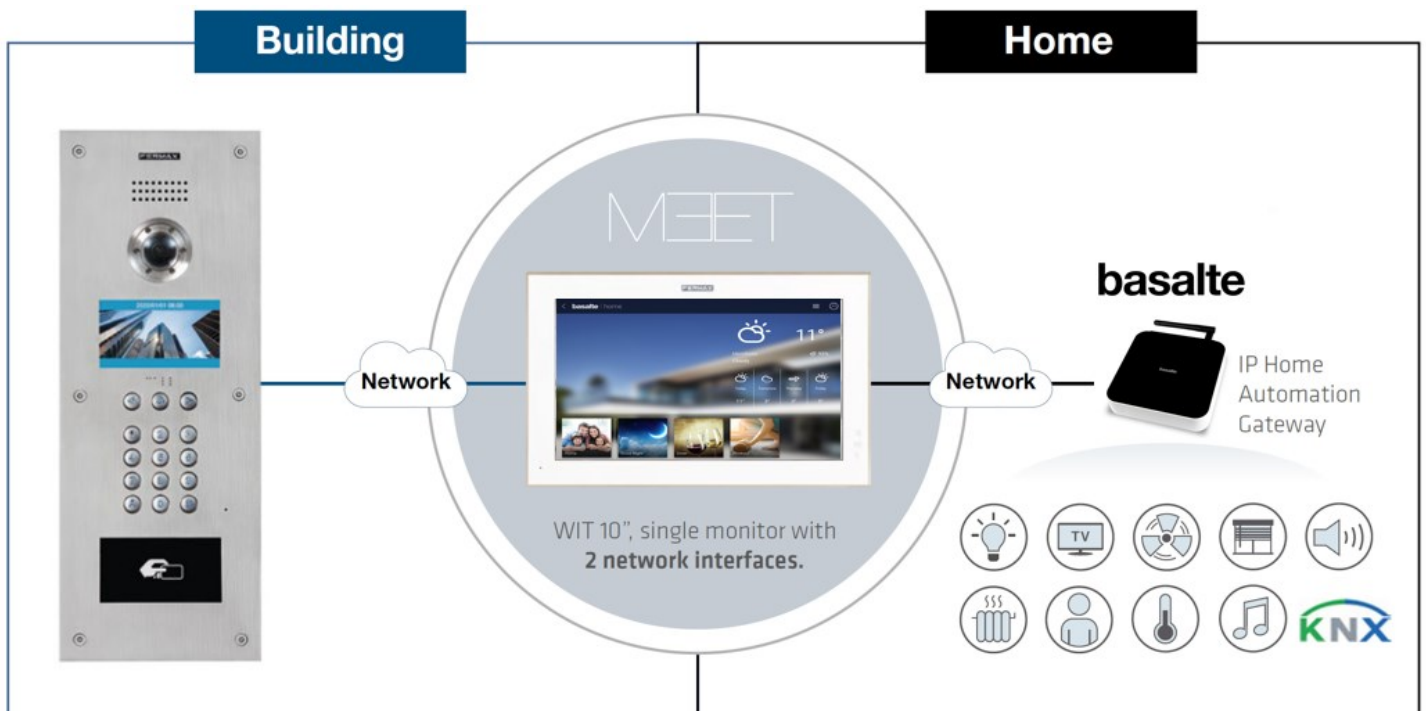

SUCCESS CASE

MEET IP SYSTEM AND BASALTE HOME AUTOMATION

FERMAX

wit

basalte

CORE SERVER AND ELLIE INTEGRATION

It is possible to reduce costs on home automation projects by integrating the video intercom system with the home automation using **MEET indoor monitors** as the main user interface to control **BASALTE Home Automation**.

FUNCTIONALITIES

APP CALL DIVERT ON SMARTPHONE

SMARTPHONE HOME AUTOMATION CONTROL

HOME AUTOMATION CONTROL FROM INDOOR MONITOR

INTERNAL MONITOR INTERCOM

IP CAMERA VISUALIZATION FROM MONITOR

BENEFITS

- Integration costs are decreased by using a single touch screen, the **WIT** indoor monitor or **ELLIE** touch screen, instead of 2 touch screens for home automation and video intercom.

- Integration time and costs are dramatically reduced, since no SIP integration is required with WIT monitor, so the technical knowledge required to do the integration is really affordable.

- All specific residential video intercom functionalities are provided by FERMAX MEET system, which is designed to offer the best user experience for tenants and visitors.

- With the 10" WIT video monitor, building IP network and home local network are completely isolated thanks to its 2 RJ45 interfaces.

In the same way the home automation can be controlled using smartphones or tablets, **BASALTE app** can be used in the WIT monitor, since it is **Android 10** based. In this way we can provide a fixed and centralised control device in the installation.