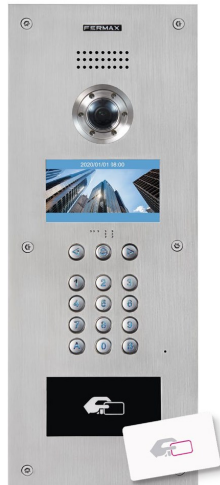

WIT monitor can interact easily with **BASALTE CORE** server, which is the main link with the home automation devices at home.

WIT 10" monitor is available in white and black colour with an optional flush mount box. There is a smaller version of 7" in case it fits better into the project.

RESIDENTIAL APARTMENTS BUILDING

SINGLE VILLA SOLUTION

MEET PRODUCT REFERENCE NUMBERS

WIT 7" Y 10" INDOOR MONITORS

ref.9533

MILO 1 PUSHBUTTON
OUTDOOR PANEL

ref.953303

MEET ME
CALL DIVERT

KIN PANEL

MARINE PANEL

CORE SERVER MINI

ELLIE TOUCH SCREEN

CORE SERVER

PANELS

- 9531 **MILO DIGITAL VIDEO PANEL MEET**
- 9532 **MILO TOUCH VIDEO PANEL MEET**
Panel: 155x380x48mm. 1,2 Mpx
- 9536 **DIRECTORY MILO PANEL MEET**
Flush box 143x357x58mm. Flush box not included.
- 9542 **MILO PANEL FLUSH BOX- L MEET**
Flush box 143x357x58mm
- 9517 **MILO DIGITAL PANEL SURFACE BOX MEET**
Flush box: 160x387x66-108mm
- 9533 **1/W MILO VIDEO PANEL MEET**
- 9534 **1/W MILO VIDEO PANEL WITH PROX MEET**
- 953303 **1/W MILO VIDEO BLACK PANEL MEET**
Panel: 118x183x49mm. 1 Mpx.
- 9535 **MEET PROXIMITY READER**
Panel: 118x183x49mm.
- 9543 **MEET PANEL FLUSH - S**
Flush box: 105x172,5x63mm
- 1455 **MARINE DIGITAL VIDEO PANEL MEET**
155x 410x 49mm
- 1459 **MARINE PANEL FLUSH BOX MEET**
141x394x60mm
- 1445 **KIN TOUCH PANEL MEET**
Panel: 185x405x50 mm
- 1449 **KIN PANEL FLUSH BOX MEET**
Panel: 170x382x58 mm