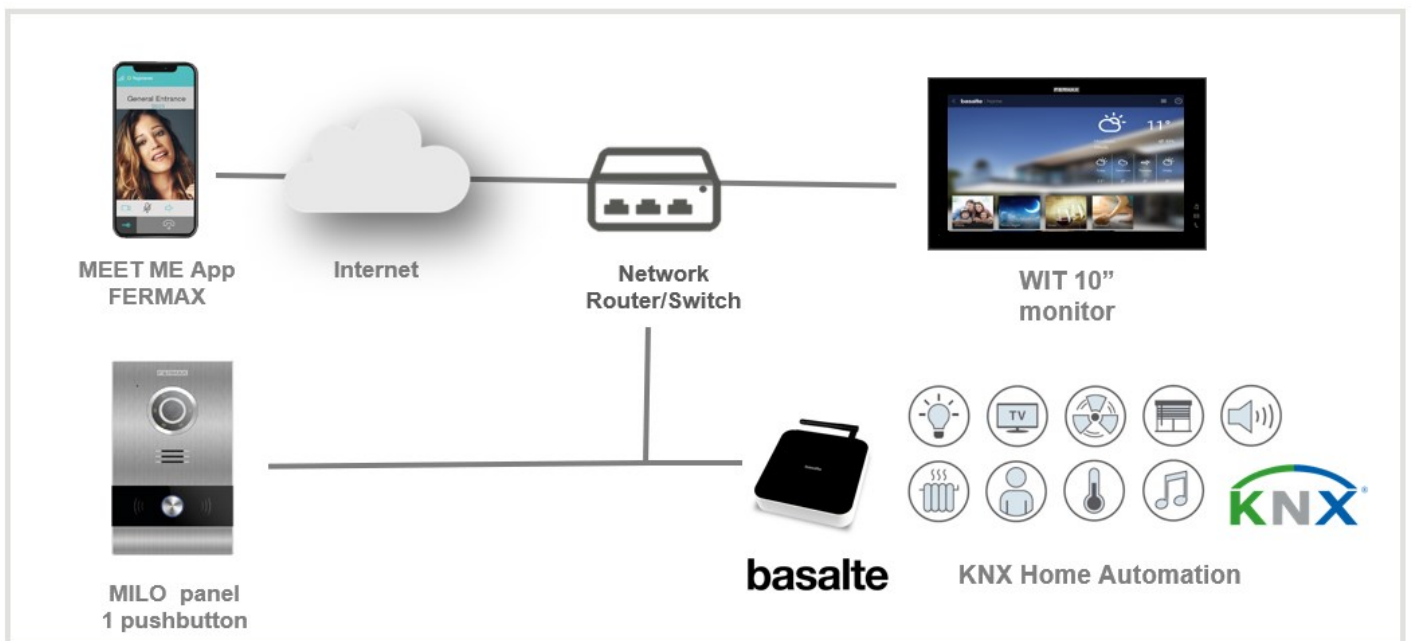

SINGLE VILLA SOLUTION