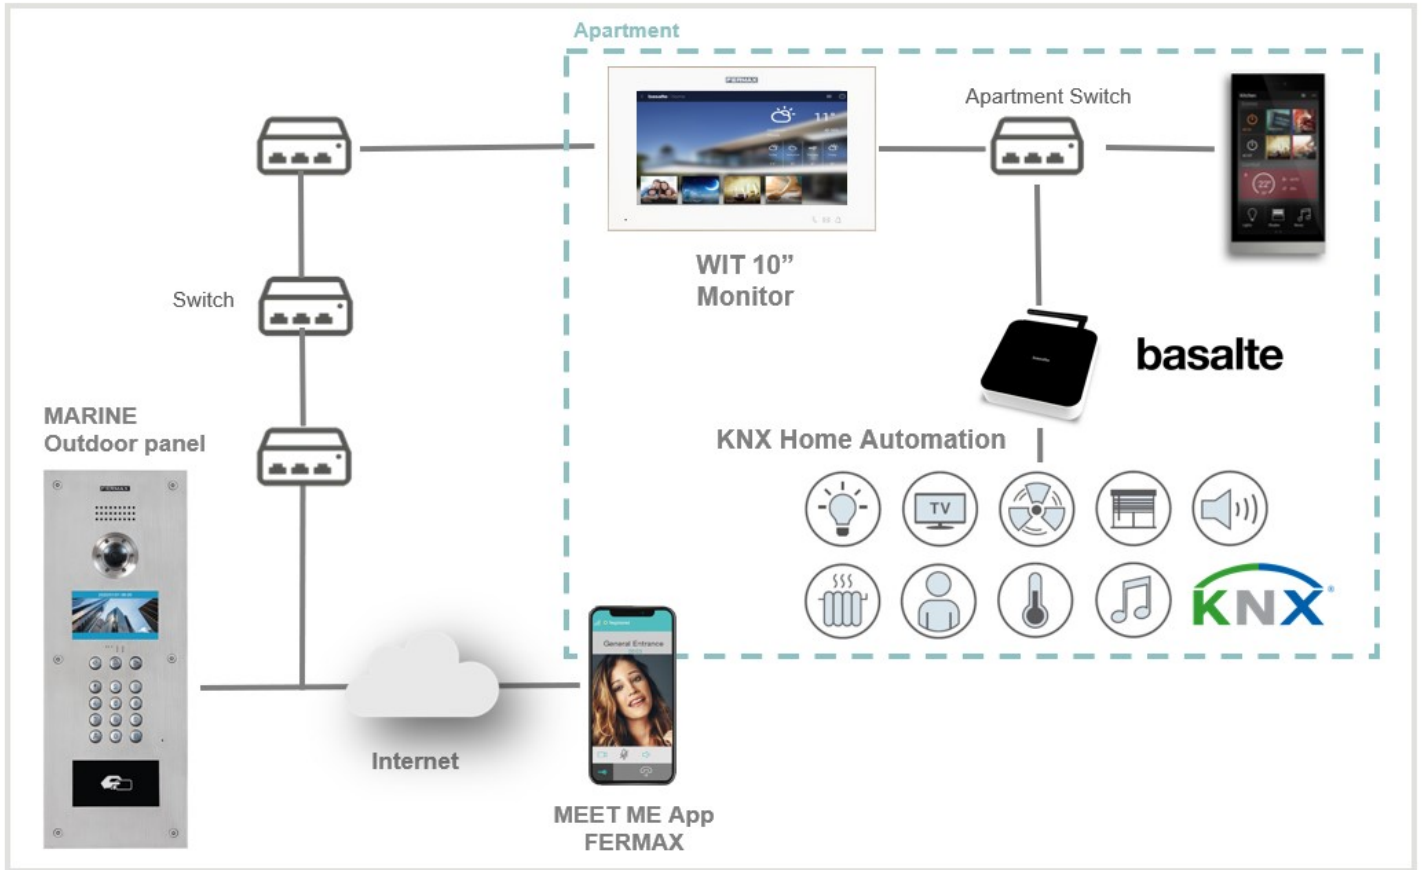

RESIDENTIAL APARTMENTS BUILDING