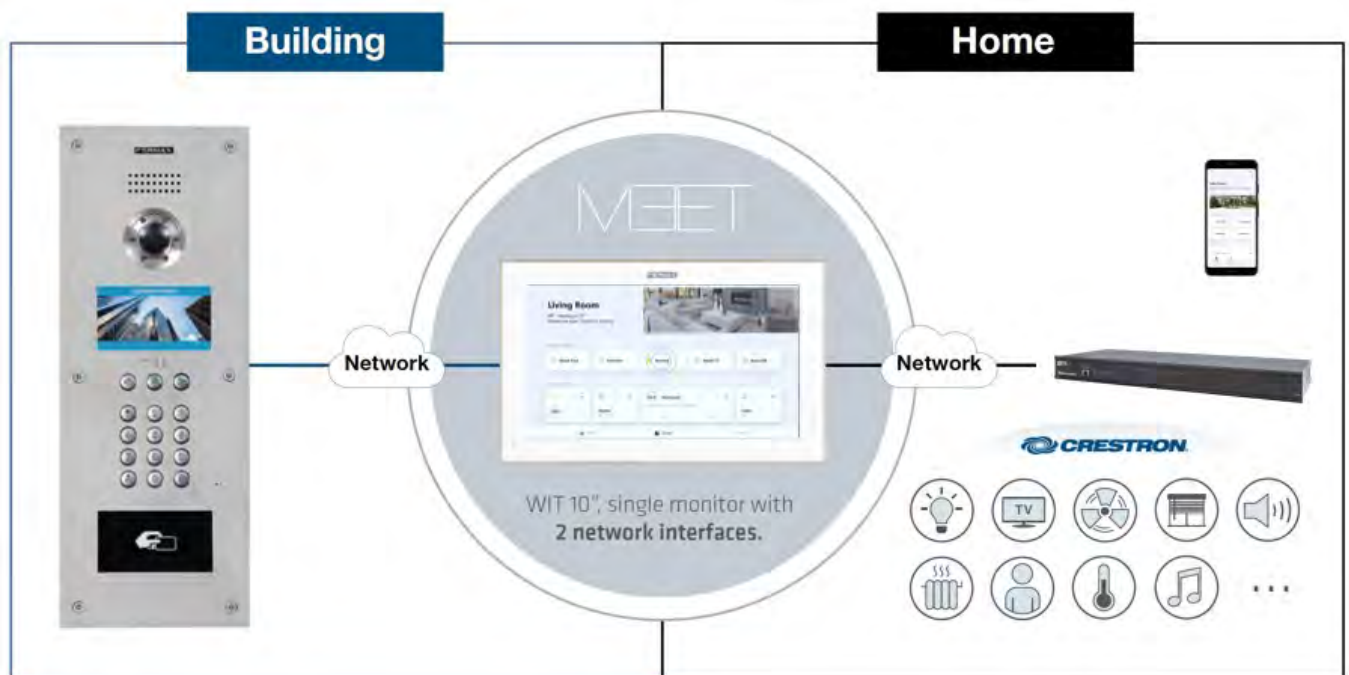

MEET

FERMAX

SUCCESS CASE

MEET IP SYSTEM AND CRESTRON HOME AUTOMATION

CRESTRON INTEGRATION

VIDEO INTERCOM INTEGRATION WITH HOME AUTOMATION

It is possible to simplify and reduce costs in home automation projects, integrating video intercom system and home automation controllers and touch displays.

CRESTRON touch screen can receive a **SIP call** from FERMAX outdoor video intercoms.

FERMAX WIT monitor is based in Android 10 so it can be combined to interact with CRESTRON Conctrollers. By default these WIT monitors provide a call divert function to the FERMAX MEET ME app.

ARQUITECTURA DE LA SOLUCIÓN

In the same way the home automation can be controlled using smartphones or tablets, through the CRESTRON App, the WIT monitor can be used, since it is Android based. In this way we can provide a fixed and centralised control device in the installation.

WIT monitor can interact easily with CRESTRON Controllers, which are the main link with the home automation devices at home.

INSTALLATION REMARKS

To answer the call from CRESTRON Touch Displays, a user interface has to be created on the display that allows to receive the SIP call and implement the video preview, answer and door release functions, typical from video intercoms. This is done in the same way a regular CRESTRON user interface is programmed and designed.