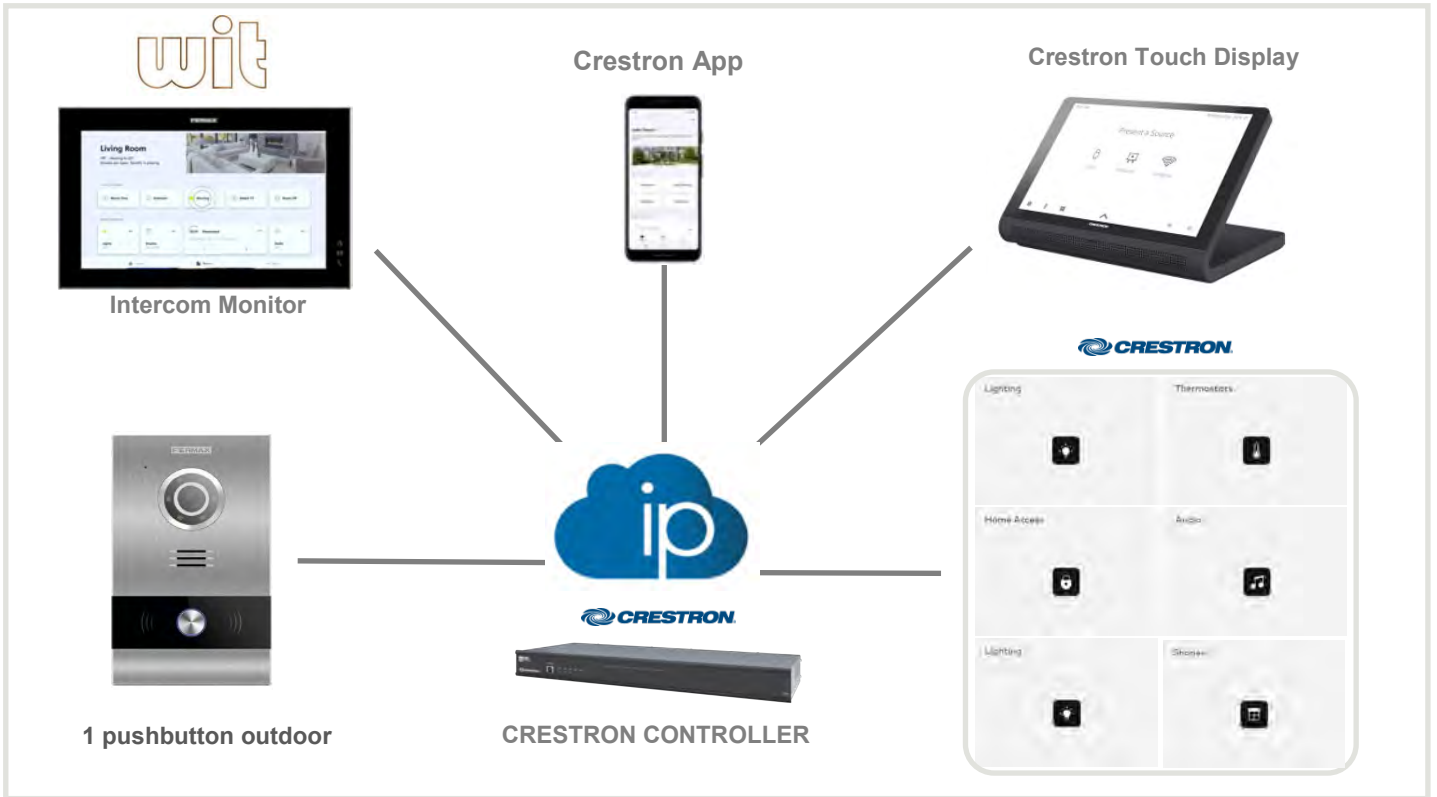

CRESTRON touch screen can receive a **SIP call** from FERMAX outdoor video intercoms.

FERMAX WIT monitor is based in Android 10 so it can be combined to interact with CRESTRON Conctrollers. By default these WIT monitors provide a call divert function to the FERMAX MEET ME app.

- ◆ All specific residential video intercom functionalities are provided by FERMAX MEET system, which is designed to offer the best user experience for tenants and visitors.

- ◆ With the 10" WIT video monitor, building IP network and home local network are completely isolated thanks to its 2 RJx45 interfaces.

ARQUITECTURA DE LA SOLUCIÓN

In the same way the home automation can be controlled using smartphones or tablets, through the CRESTRON App, the WIT monitor can be used, since it is Android based. In this way we can provide a fixed and centralised control device in the installation.

WIT monitor can interact easily with CRESTRON Controllers, which are the main link with the home automation devices at home.

INSTALLATION REMARKS

To answer the call from CRESTRON Touch Displays, a user interface has to be created on the display that allows to receive the SIP call and implement the video preview, answer and door release functions, typical from video intercoms. This is done in the same way a regular CRESTRON user interface is programmed and designed.