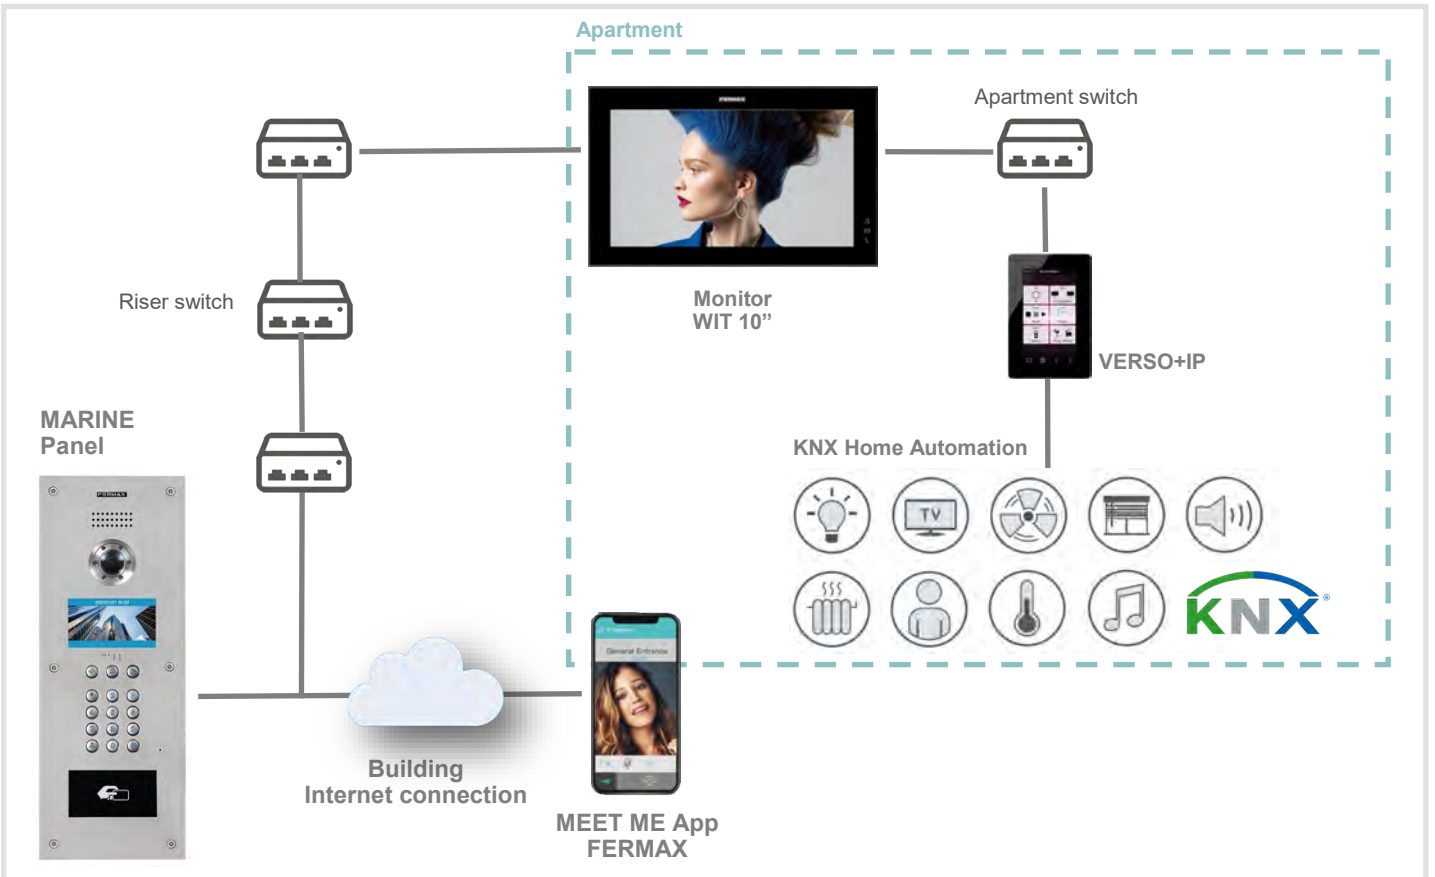

- ◆ MEET ME call divert is very easy to set up. Each license is valid for 8 smartphones that will ring at the same time.

INSTALLATION

MEET interoperability is based in HC3-KNX, HC3L-KNX and VERSO+IP, VERSO INDOOR.

To use only an IP home automation server, please contact us.

If there are no MEET monitors, it is possible to acquire Ref.1496 MEET ME CALL DIVERT LICENSE separately.

WHY FERMAX?

FERMAX is a worldwide reference in the video intercom industry. The products have been installed in the most emblematic projects in the world. FERMAX Distribution network, which is present in more than 70 countries, will provide the best Support and assistance.

SOLUTION WITH IDDERO HA TOUCH PANEL (Single villa example)

The outdoor panel sends the call to the IDDERO touch panel using SIP protocol. In this way the touch panel can receive the call and show the video sent by the outdoor panel using RTSP protocol. Door can be opened by using a programmed command in the touch panel.

SOLUTION WITH FERMAX WIT MONITORS (Multitenant building)

Call is received by the WIT monitor. From the room controller VERSO+IP it is possible to control the home automation. Thanks to the embedded server in VERSO+IP, the FERMAX WIT intercom panel can manage the home automation just by installing the IDDERO App.