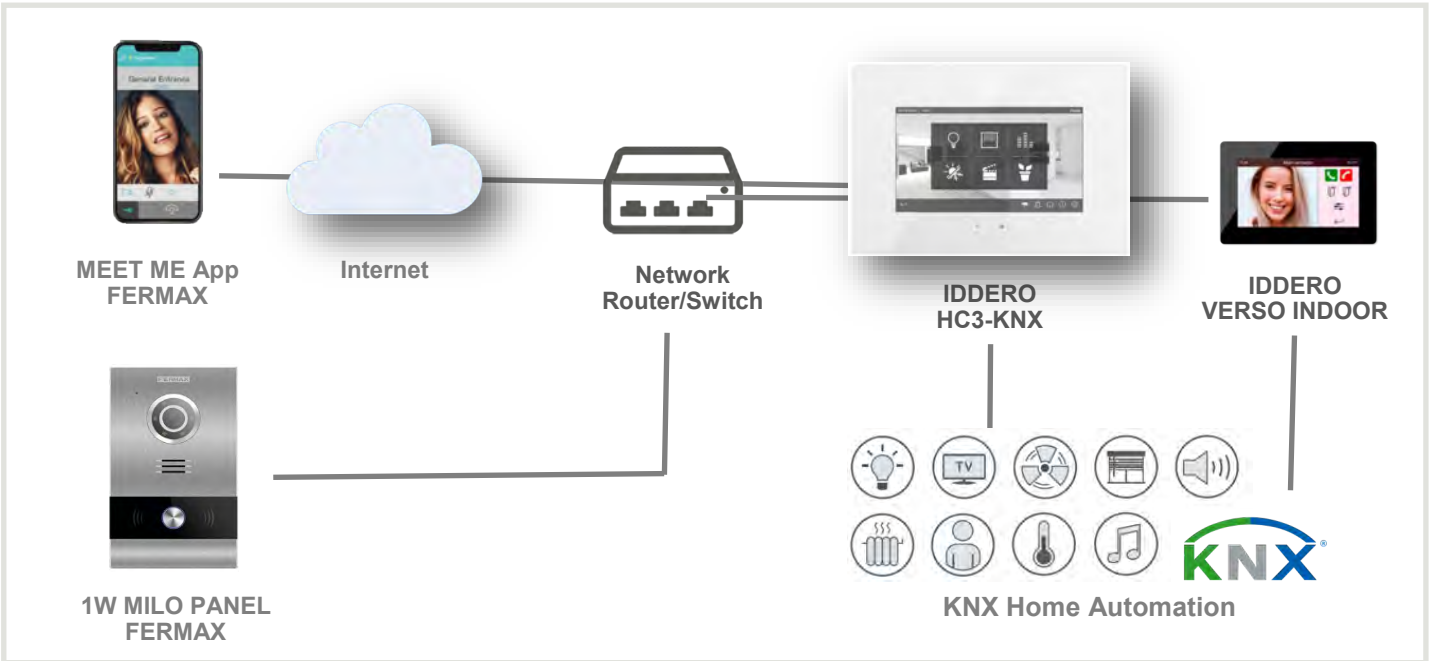

- ◆ MEET ME call divert is very easy to set up. Each license is valid for 8 smartphones that will ring at the same time.

INSTALLATION

MEET interoperability is based in HC3-KNX, HC3L-KNX and VERSO+IP, VERSO INDOOR.

To use only an IP home automation server, please contact us.

If there are no MEET monitors, it is possible to acquire Ref.1496 MEET ME CALL DIVERT LICENSE separately.

WHY FERMAX?

FERMAX is a worldwide reference in the video intercom industry. The products have been installed in the most emblematic projects in the world. FERMAX Distribution network, which is present in more than 70 countries, will provide the best Support and assistance.

SOLUTION WITH IDDERO HA TOUCH PANEL (Single villa example)

The outdoor panel sends the call to the IDDERO touch panel using SIP protocol. In this way the touch panel can receive the call and show the video sent by the outdoor panel using RTSP protocol. Door can be opened by using a programmed command in the touch panel.

SOLUTION WITH FERMAX WIT MONITORS (Multitenant building)

Call is received by the WIT monitor. From the room controller VERSO+IP it is possible to control the home automation. Thanks to the embedded server in VERSO+IP, the FERMAX WIT intercom panel can manage the home automation just by installing the IDDERO App.