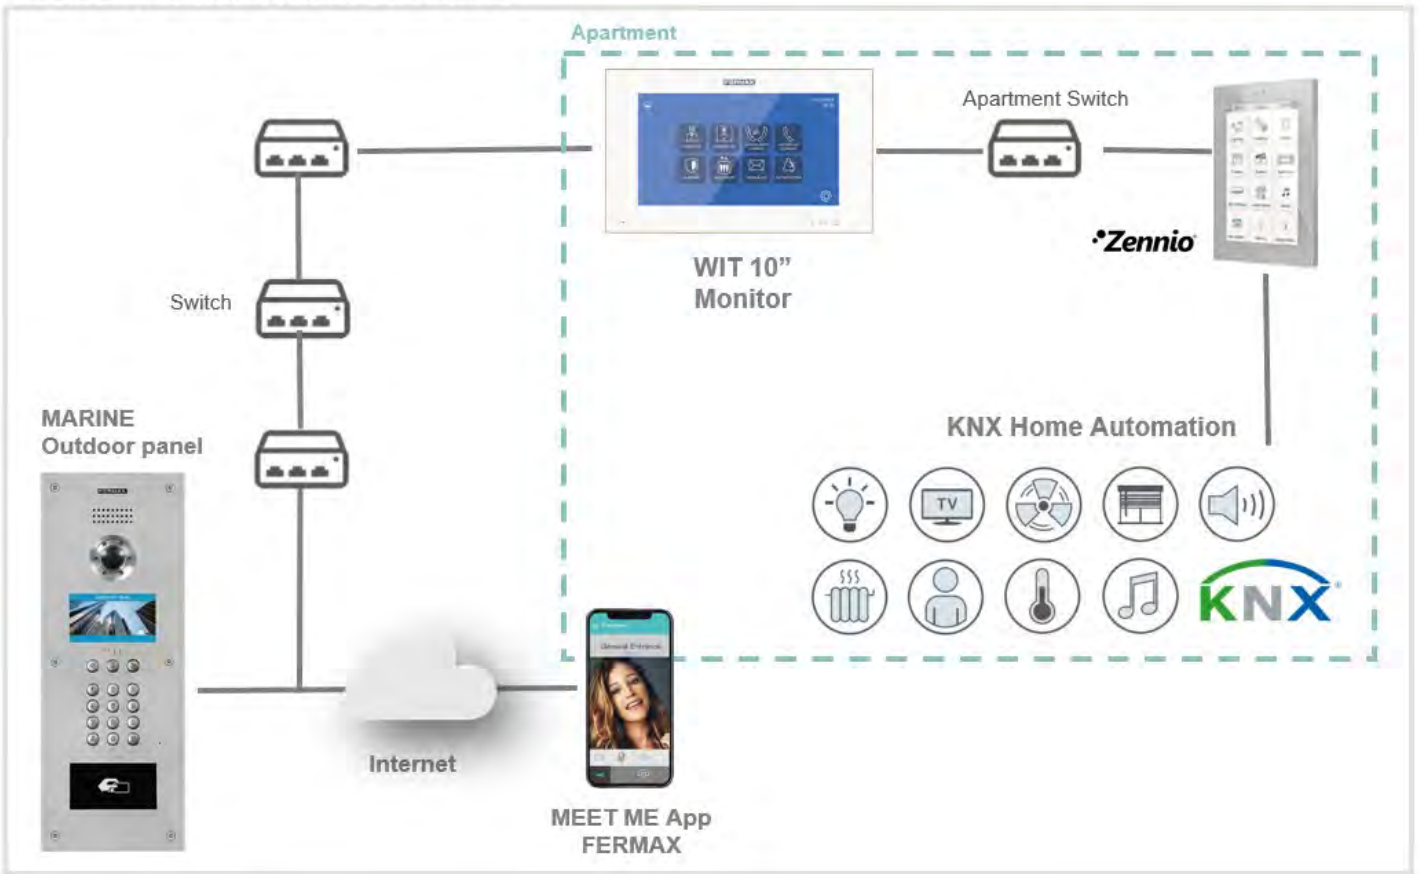

ZENNIO Z50, Z70 or Z100 series indoor touch panels are SIP compatible, so that calls from outdoor panels can be answered using SIP protocol, implemented in **FERMAX MEET** Intercom system.

In the same way that home automation can be controlled by using **ZENNIO Remote** app, the doorphone call can be received in the smart phone using **FERMAX MEET** app. So in case that there is no **FERMAX MEET** indoor intercom, a separate license can be acquired to register the app. **MEET ME** app license **REF.1496**

FERMAX WIT monitors can be installed in the same IP network. In this way the call can be answered either from the ZENNIO touch panels, from the MEET WIT indoor video monitors or MEET ME call divert app.

INSTALLATION REMARKS

Compatibility with ZENNIO devices is limited to the touch panels and webservers in z50, z70 v2 and z100.

WHY FERMAX?

FERMAX is a worldwide reference in the video intercom industry. The products have been installed in the most emblematic projects in the world. FERMAX Distribution network, which is present in more than 70 countries, will provide the best Support and assistance.

RESIDENTIAL APARTMENTS BUILDING

Outdoor panel intercom call can be answered from ZENNIO touch screen panels. FERMAX MEET indoor monitors can also receive the call and provide the call divert to MEET ME app without additional costs.