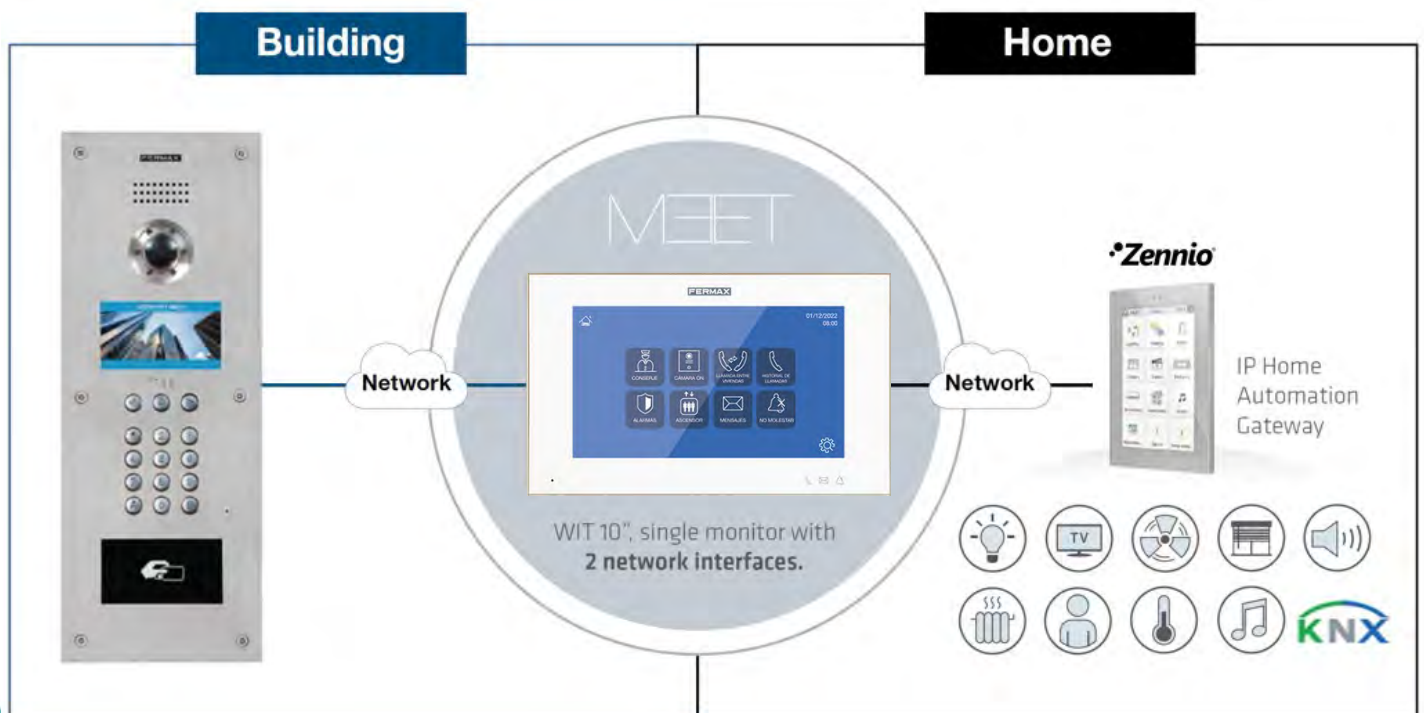

MEET

FERMAX

SUCCESS CASE

MEET IP SYSTEM AND ZENNIO HOME AUTOMATION

FERMAX

Zennio®

Z50, Z70 AND Z100 TOUCH PANELS INTEGRATION

IP
TECHNOLOGY

FERMAX

It is possible to reduce costs on home automation projects by integrating the video intercom system with the home automation using **a single user interface** as the main user interface to control **ZENNIO Home Automation**.

FUNCTIONALITIES

APP CALL DIVERT ON SMARTPHONE

SMARTPHONE HOME AUTOMATION CONTROL

HOME AUTOMATION CONTROL FROM INDOOR MONITOR

INTERNAL MONITOR INTERCOM

IP CAMERA VISUALIZATION FROM MONITOR

BENEFITS

◆ Integration costs are decreased by using a single touch screen, the **ZENNIO Z50, Z70 or Z100 series** indoor touch panels can integrate both systems, intercom and home automation.

◆ All specific residential video intercom functionalities are provided by FERMAX MEET system, which is designed to offer the best user experience for tenants and visitors.

◆ With the 10" WIT video monitor, building IP network and home local network are completely isolated thanks to its 2 RJx45 interfaces.