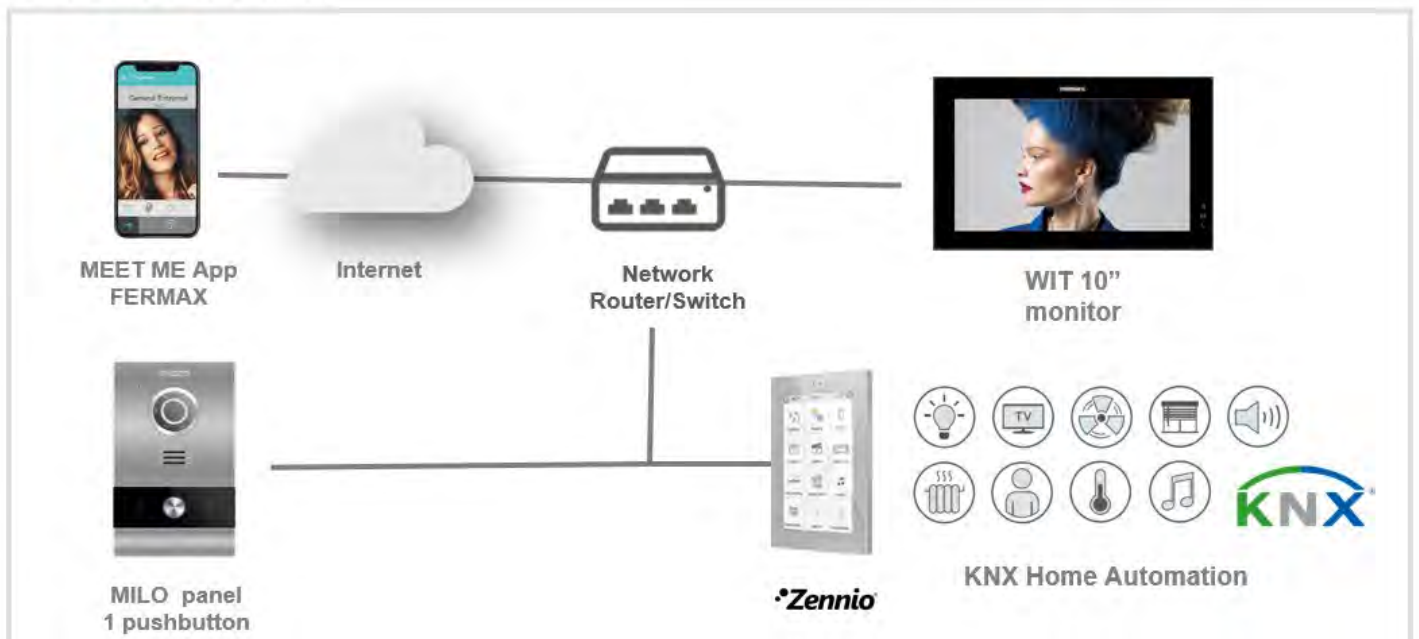

SINGLE VILLA SOLUTION