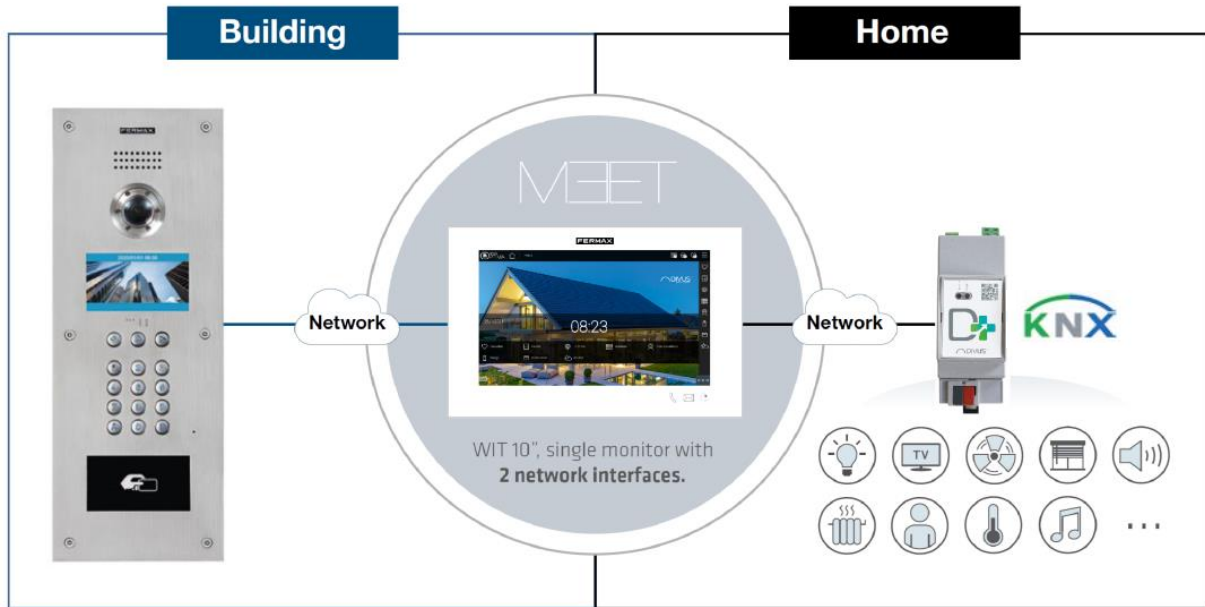

SUCCESS CASE

MEET IP INTERCOM AND DIVUS D+

DIVUS D+ GATEWAY INTEGRATION

DIVUS AND MEET IP SYSTEM INTEGRATION

It is possible to reduce costs on home automation projects by integrating the video intercom system with the home automation using MEET indoor monitors as the main user interface to control DIVUS D+ home automation.

SYSTEM ARCHITECTURE

FUNCTIONALITIES

APP CALL DIVERT ON SMARTPHONE

SMARTPHONE HOME AUTOMATION CONTROL

HOME AUTOMATION CONTROL FROM INDOOR MONITOR

ALARM RECEPTION ON MONITOR

INTERNAL MONITOR INTERCOM

IP CAMERA VISUALIZATION FROM MONITOR

BENEFITS

- Integration costs are decreased by using a single touch screen, the MEET indoor monitor, instead of 2 touch screens for home automation and video intercom.

- Solution aesthetic is improved since the amount of devices is minimized to 1 single intercom monitor.

- With the 10" WIT video monitor, building IP network and home local network are completely isolated thanks to its 2 RJx45 interfaces.

INTEGRATION ARCHITECTURE

In the same way the home automation can be controlled using smartphones or tablets, INTEGRA App can be used in the WIT monitor, since it is Android based. In this way we can provide a fixed and centralised control device in the installation.