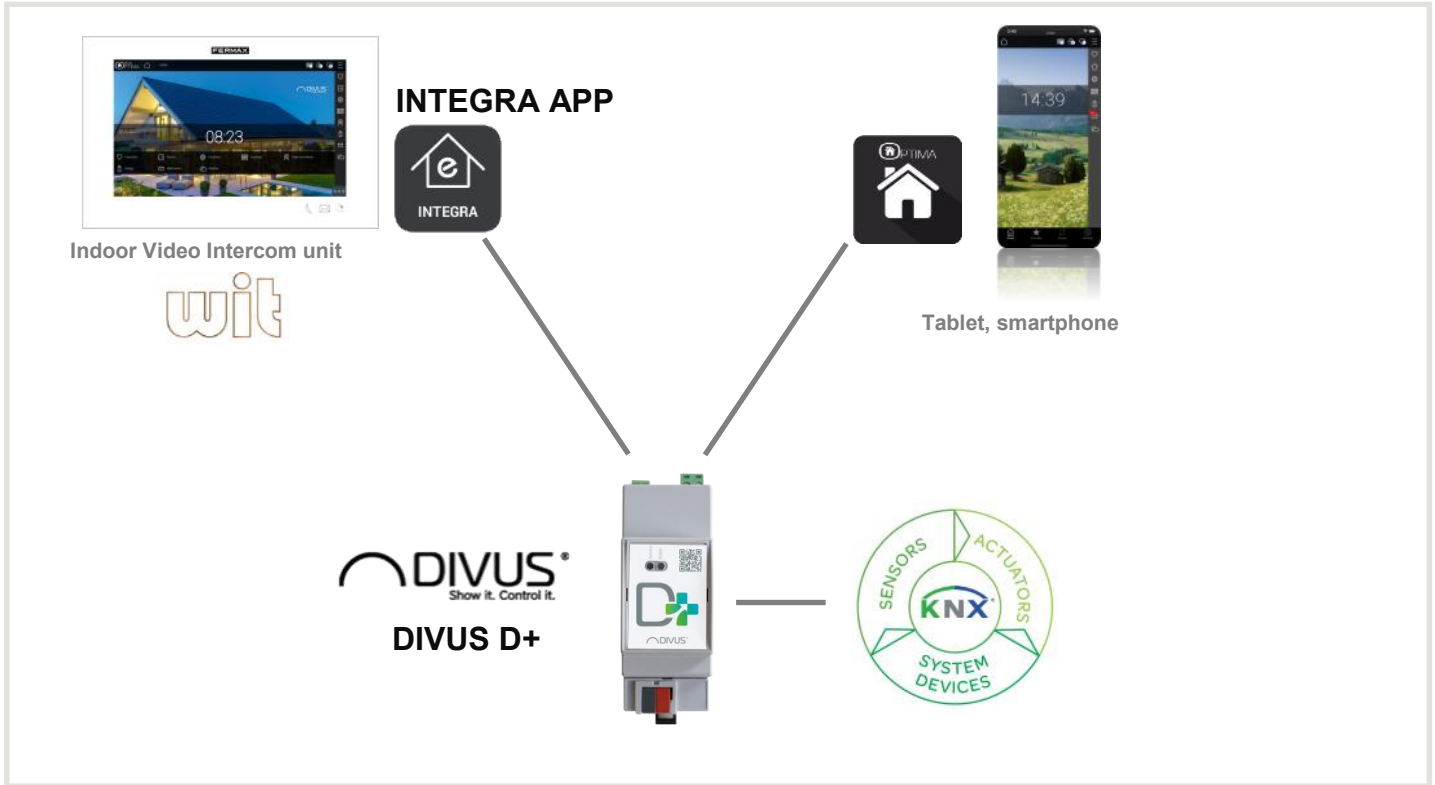

BENEFITS

- Integration costs are decreased by using a single touch screen, the MEET indoor monitor, instead of 2 touch screens for home automation and video intercom.

- Solution aesthetic is improved since the amount of devices is minimized to 1 single intercom monitor.

- Integration time and costs are dramatically reduced, due that there no SIP integration are required, so the Technical knowledge required to do the integration

- All specific residential video intercom functionalities are provided by FERMAX MEET system, which is designed to offer the best user experience for tenants and visitors.

- With the 10" WIT video monitor, building IP network and home local network are completely isolated thanks to its 2 RJx45 interfaces.

INTEGRATION ARCHITECTURE

In the same way the home automation can be controlled using smartphones or tablets, INTEGRA App can be used in the WIT monitor, since it is Android based. In this way we can provide a fixed and centralised control device in the installation.

WIT monitor can interact easily with DIVUS D+ gateway, which is the main link with the home automation devices at home.

WIT monitor is available in white and black colour and there is a smaller version of 7" in case it fits better into the project than the 10" version.