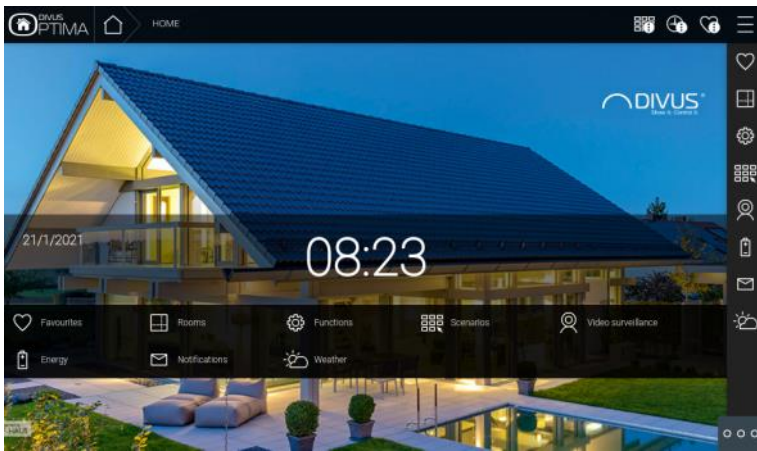

SUCCESS CASE

MEET IP INTERCOM AND DIVUS D+

DIVUS D+ GATEWAY INTEGRATION

DIVUS AND MEET IP SYSTEM INTEGRATION

It is possible to reduce costs on home automation projects by integrating the video intercom system with the home automation using MEET indoor monitors as the main user interface to control DIVUS D+ home automation.

SYSTEM ARCHITECTURE

FUNCTIONALITIES

APP CALL DIVERT ON SMARTPHONE

SMARTPHONE HOME AUTOMATION CONTROL

HOME AUTOMATION CONTROL FROM INDOOR MONITOR

ALARM RECEPTION ON MONITOR

INTERNAL MONITOR INTERCOM

IP CAMERA VISUALIZATION FROM MONITOR

- With the 10" WIT video monitor, building IP network and home local network are completely isolated thanks to its 2 RJx45 interfaces.

INTEGRATION ARCHITECTURE

In the same way the home automation can be controlled using smartphones or tablets, INTEGRA App can be used in the WIT monitor, since it is Android based. In this way we can provide a fixed and centralised control device in the installation.