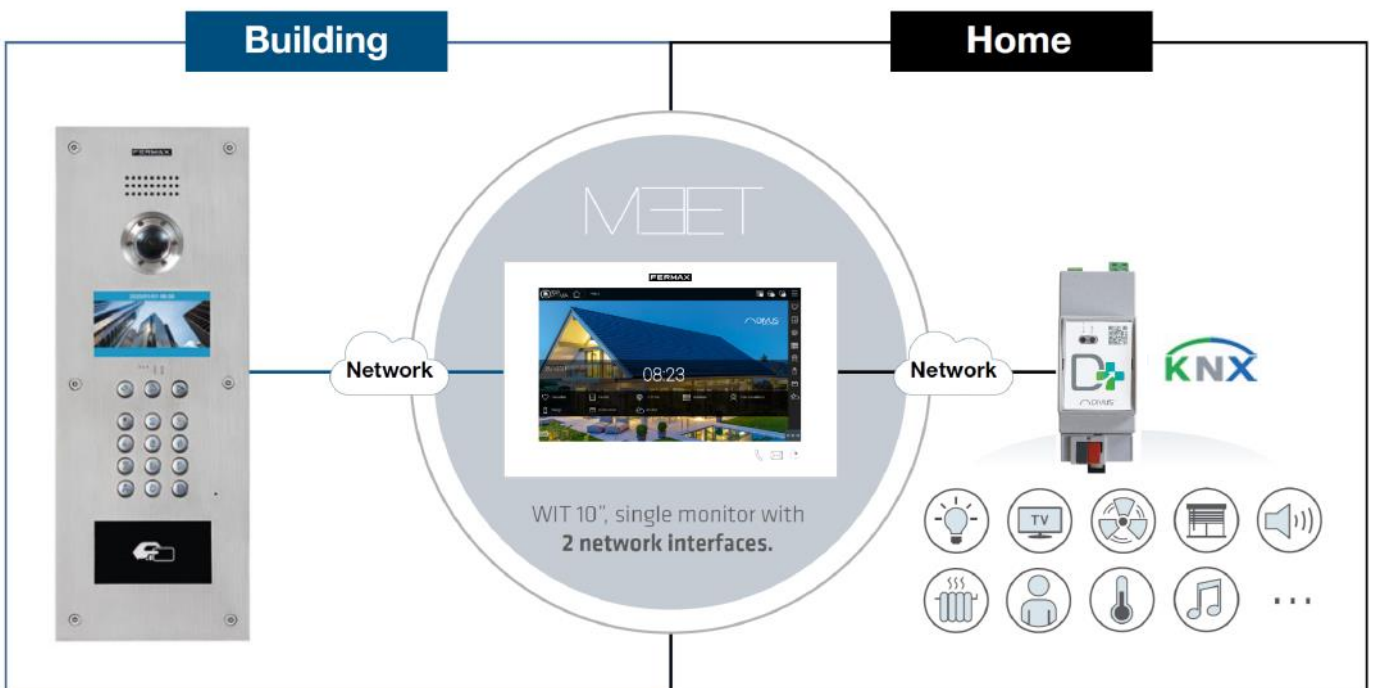

SUCCESS CASE

MEET IP INTERCOM AND DIVUS D+

DIVUS D+ GATEWAY INTEGRATION

DIVUS AND MEET IP SYSTEM INTEGRATION

It is possible to reduce costs on home automation projects by integrating the video intercom system with the home automation using MEET indoor monitors as the main user interface to control DIVUS D+ home automation.

SYSTEM ARCHITECTURE

FUNCTIONALITIES

APP CALL DIVERT ON SMARTPHONE

SMARTPHONE HOME AUTOMATION CONTROL

HOME AUTOMATION CONTROL FROM INDOOR MONITOR

ALARM RECEPTION ON MONITOR

INTERNAL MONITOR INTERCOM

IP CAMERA VISUALIZATION FROM MONITOR

BENEFITS

- Integration costs are decreased by using a single touch screen, the MEET indoor monitor, instead of 2 touch screens for home automation and video intercom.

- Solution aesthetic is improved since the amount of devices is minimized to 1 single intercom monitor.

- With the 10" WIT video monitor, building IP network and home local network are completely isolated thanks to its 2 RJx45 interfaces.

INTEGRATION ARCHITECTURE

In the same way the home automation can be controlled using smartphones or tablets, INTEGRA App can be used in the WIT monitor, since it is Android based. In this way we can provide a fixed and centralised control device in the installation.