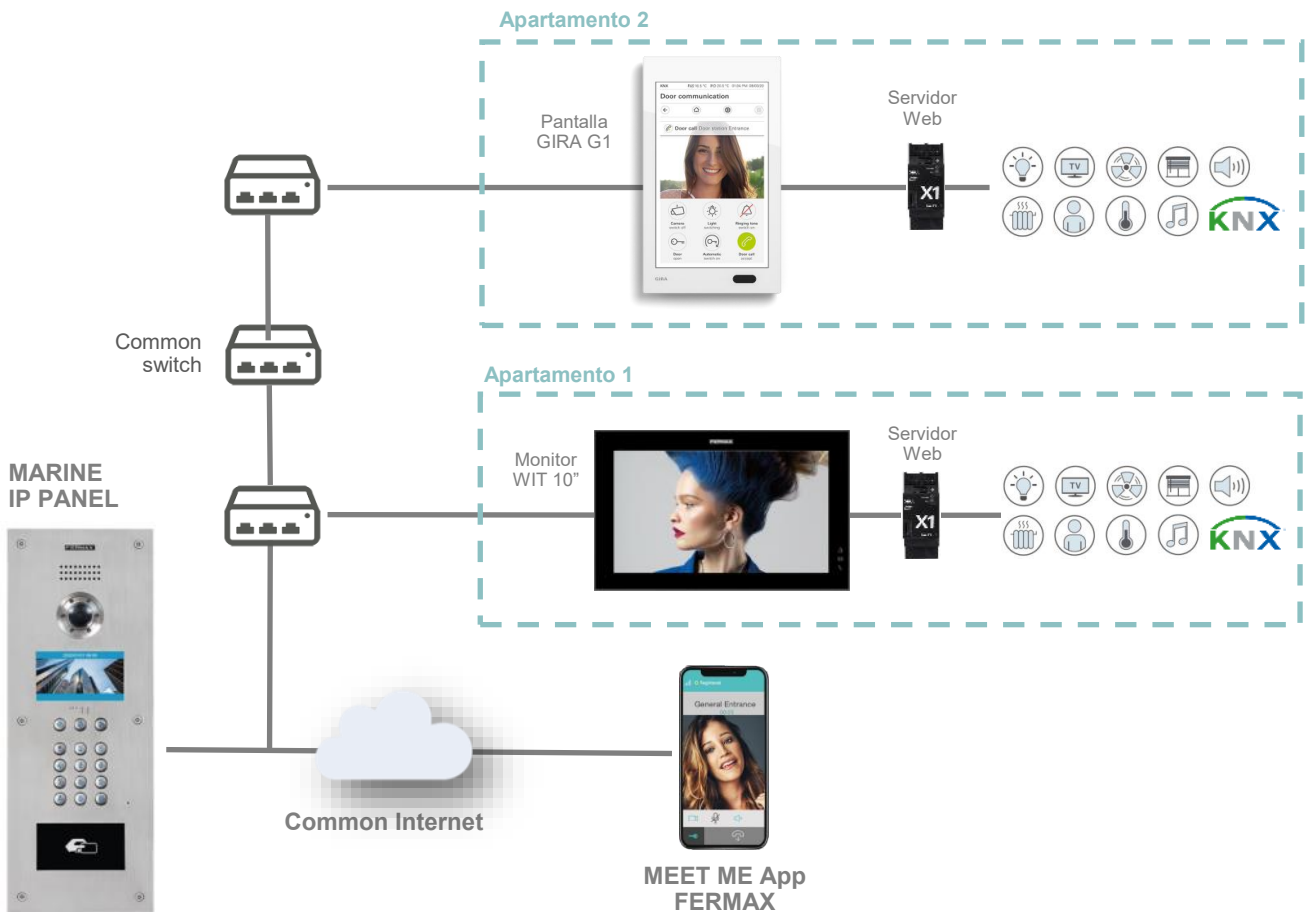

SOLUTION WITH FERMAX WITH MONITORS (Residential building example)