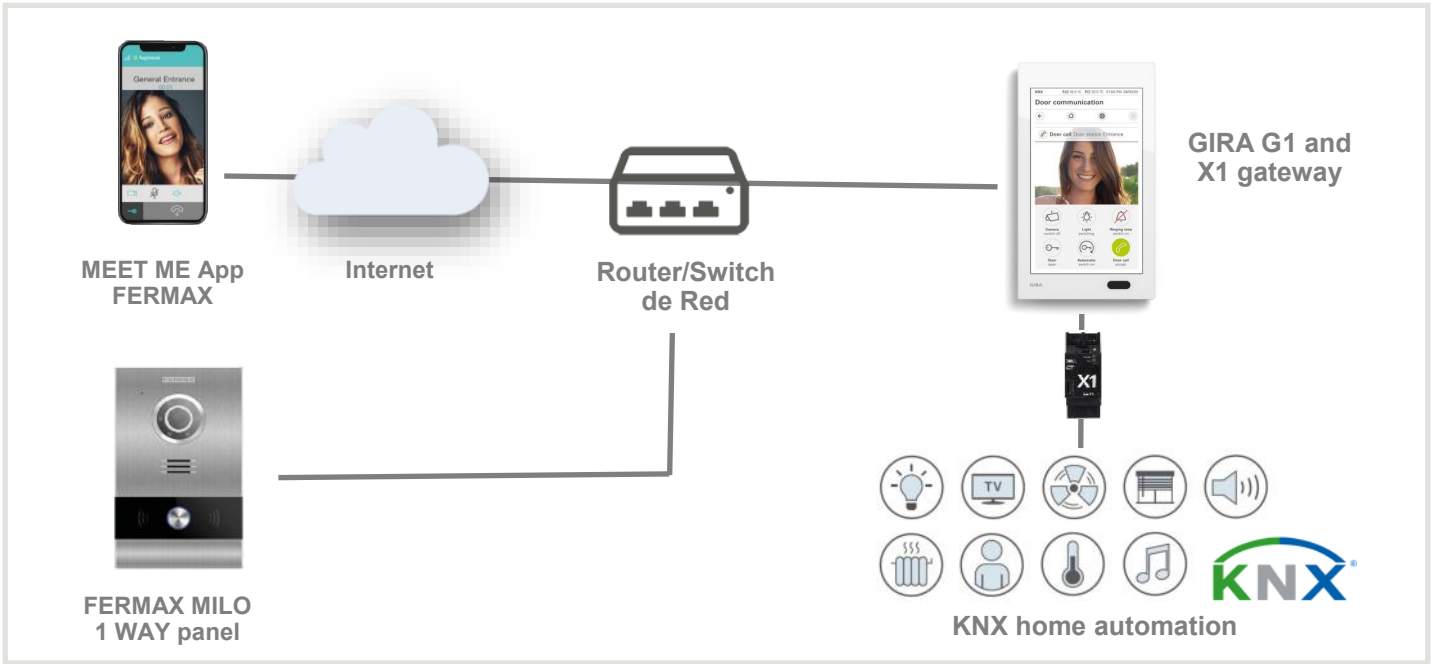

SOLUTION WITH GIRA G1 TOUCH PANEL (Single villa example)