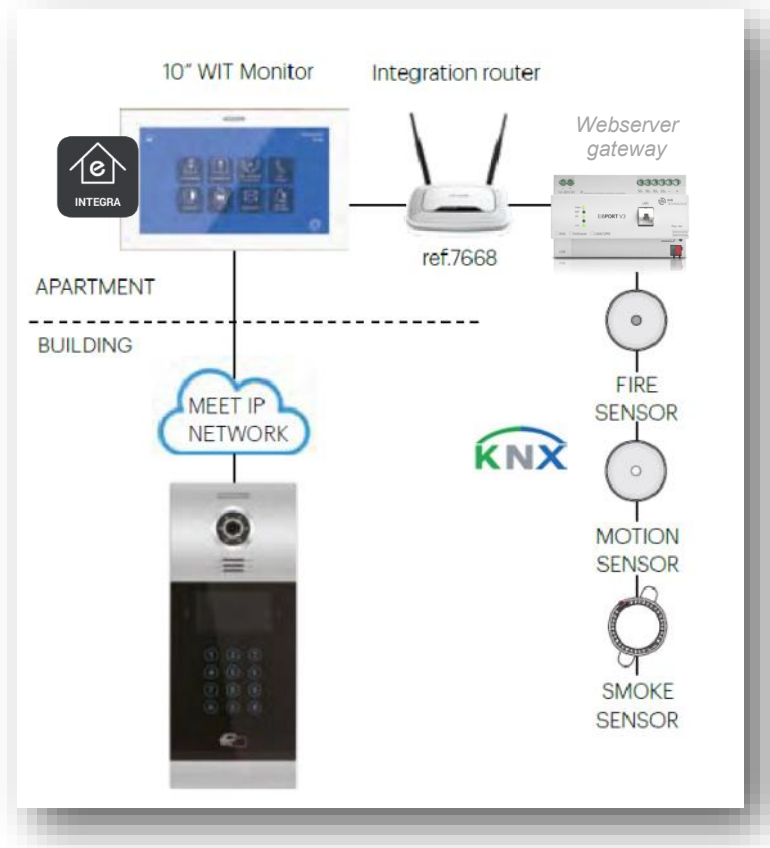

## FUNCTIONALITIES

**APP CALL DIVERT ON SMARTPHONE**

**SMARTPHONE HOME AUTOMATION CONTROL**

**HOME AUTOMATION CONTROL FROM INDOOR MONITOR**

**ALARM RECEPTION ON MONITOR**

**INTERNAL MONITOR INTERCOM**

**IP CAMERA VISUALIZATION FROM MONITOR**

## BENEFITS

- ◆ Integration costs are decreased by using a single touch screen, the MEET indoor monitor, instead of 2 touch screens for home automation and video intercom.

- ◆ Solution aesthetic is improved since the amount of devices is minimized to 1 single intercom monitor.

- ◆ With the 10" WIT video monitor, building IP network and home local network are completely isolated thanks to its 2 RJx45 interfaces.

## INTEGRATION ARCHITECTURE

In the same way the home automation can be controlled using smartphones or tablets, INTEGRA App can be used in the WIT monitor, since it is Android based. In this way we can provide a fixed and centralised control device in the installation.