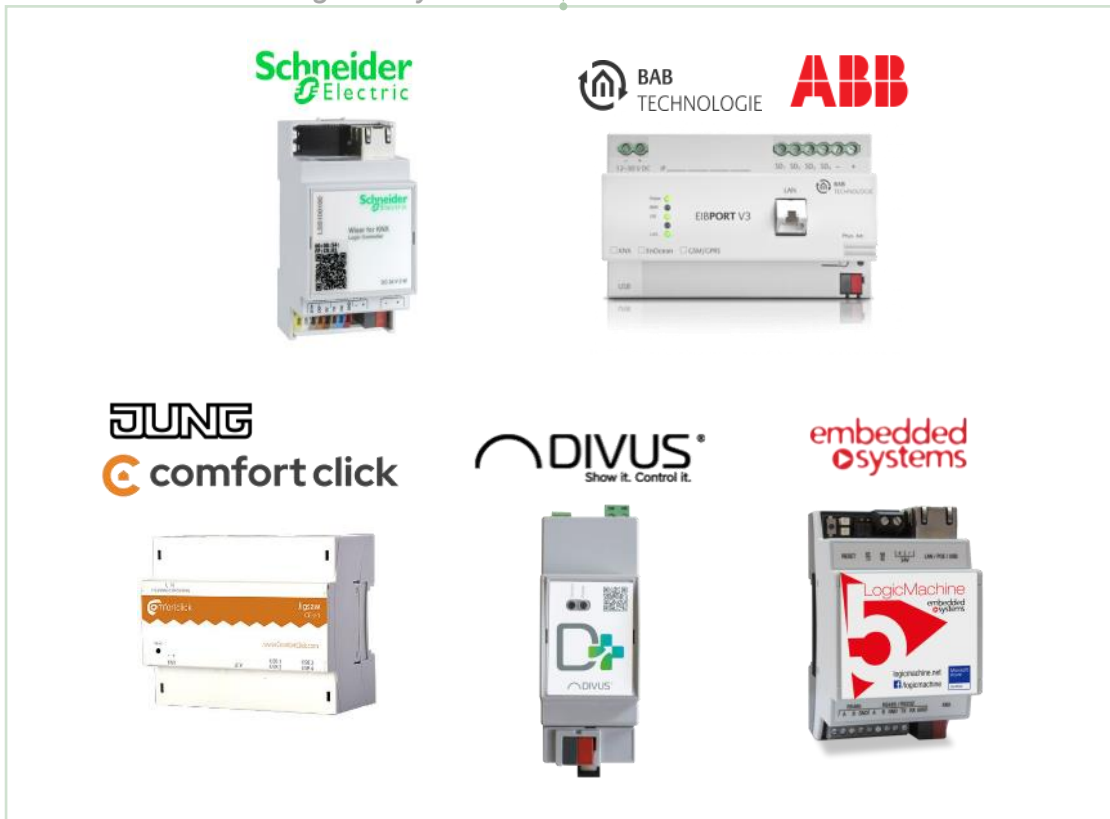

### FERMAX INTEGRA APP: MEET IP INTERCOM AND H.A.

Webserver based gateway

## HA AND MEET IP SYSTEM INTEGRATION

It is possible to reduce costs on home automation projects by integrating the video intercom system with the home automation using MEET indoor monitors as the main user interface to control Home Automation.