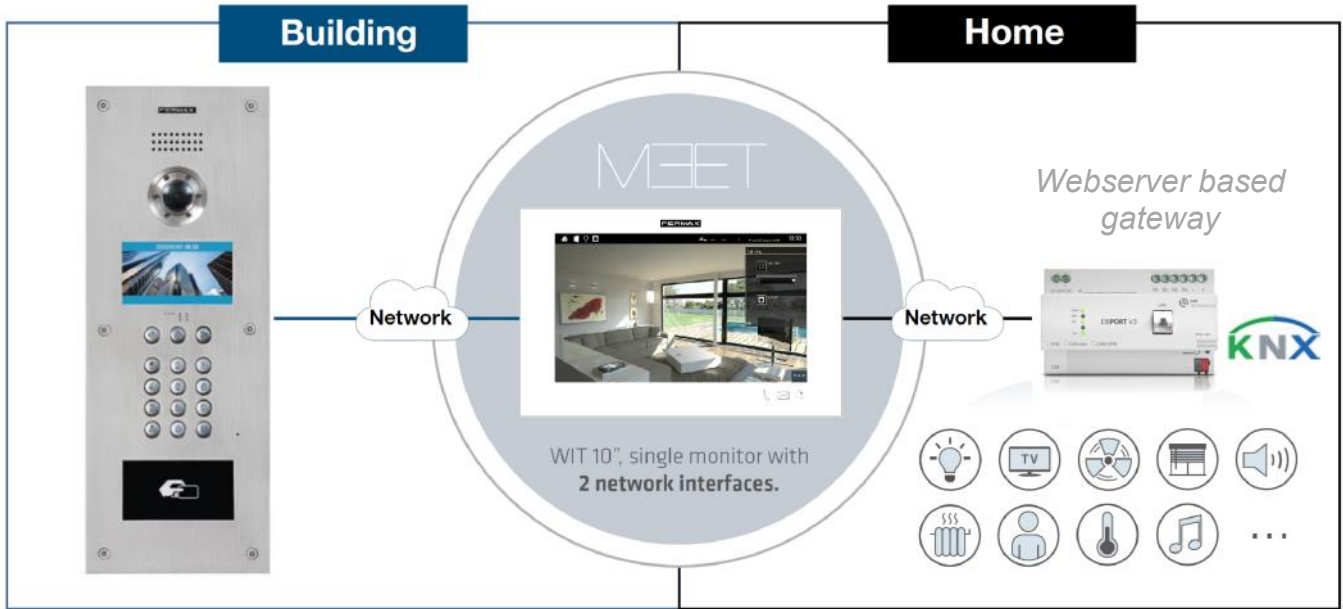

### FERMAX INTEGRA APP: MEET IP INTERCOM AND H.A.

Webserver based gateway

## HA AND MEET IP SYSTEM INTEGRATION

It is possible to reduce costs on home automation projects by integrating the video intercom system with the home automation using MEET indoor monitors as the main user interface to control Home Automation.

## SYSTEM ARCHITECTURE

## INTEGRATION ARCHITECTURE

In the same way the home automation can be controlled using smartphones or tablets, INTEGRA App can be used in the WIT monitor, since it is Android based. In this way we can provide a fixed and centralised control device in the installation.