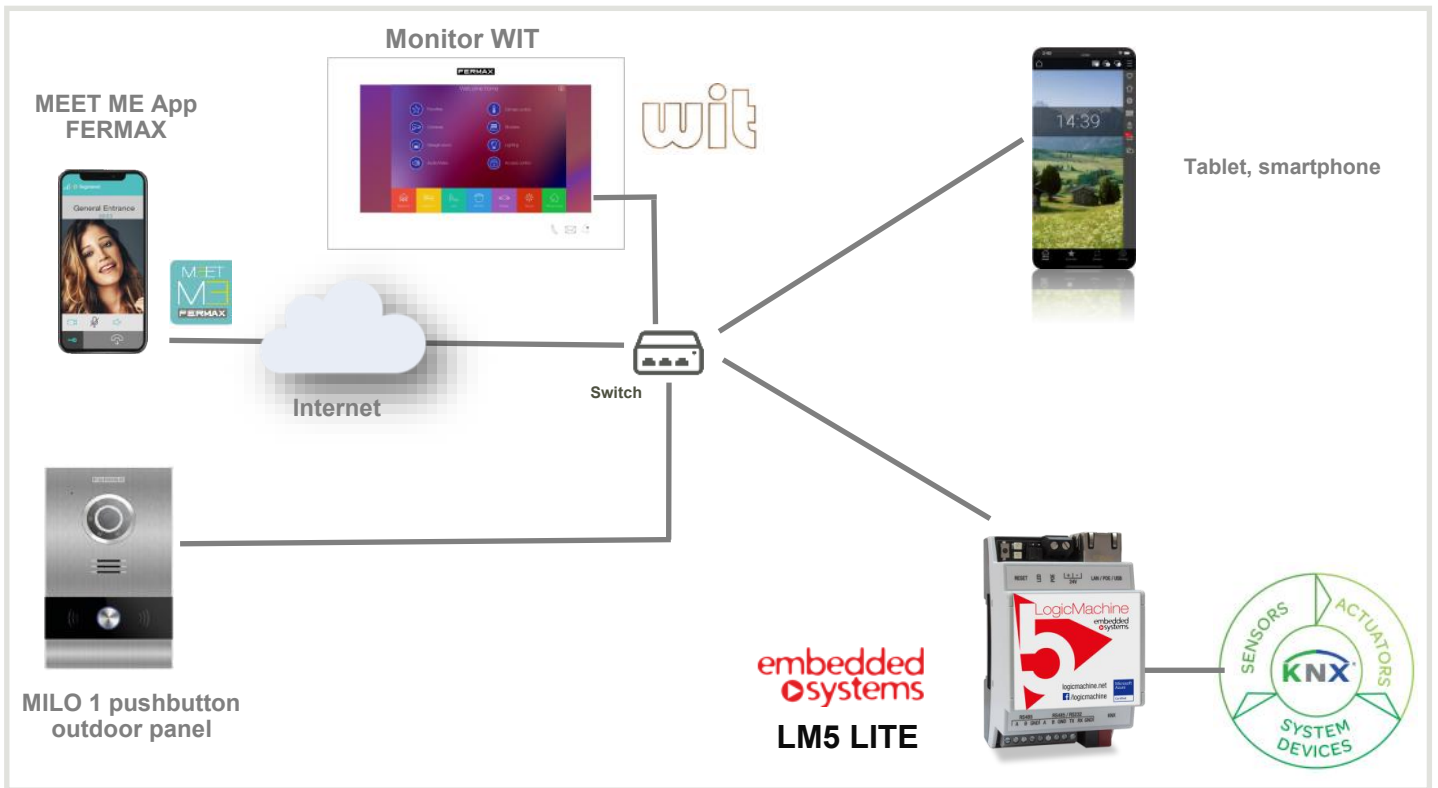

SUCCESS CASE

MEET IP INTERCOM AND LM5 LITE

embedded systems

LM5 LITE GATEWAY INTEGRATION

EMBEDDED SYSTEMS AND MEET IP SYSTEM INTEGRATION

It is possible to reduce costs on home automation projects by integrating the video intercom system with the home automation using MEET indoor monitors as the main user interface to control LM5 LITE home automation.

BENEFITS

- Integration costs are decreased by using a single touch screen, the MEET indoor monitor, instead of 2 touch screens for home automation and video intercom.

- Solution aesthetic is improved since the amount of devices is minimized to 1 single intercom monitor.

- Integration time and costs are dramatically reduced, due that there no SIP integration are required, so the Technical knowledge required to do the integration

- All specific residential video intercom functionalities are provided by FERMAX MEET system, which is designed to offer the best user experience for tenants and visitors.

- With the 10" WIT video monitor, building IP network and home local network are completely isolated thanks to its 2 RJx45 interfaces.

INTEGRATION ARCHITECTURE

In the same way the home automation can be controlled using smartphones or tablets, FERMAX INTEGRA App can be used in the WIT monitor, since it is Android 10 based. In this way we can provide a fixed and centralised control device in the installation.