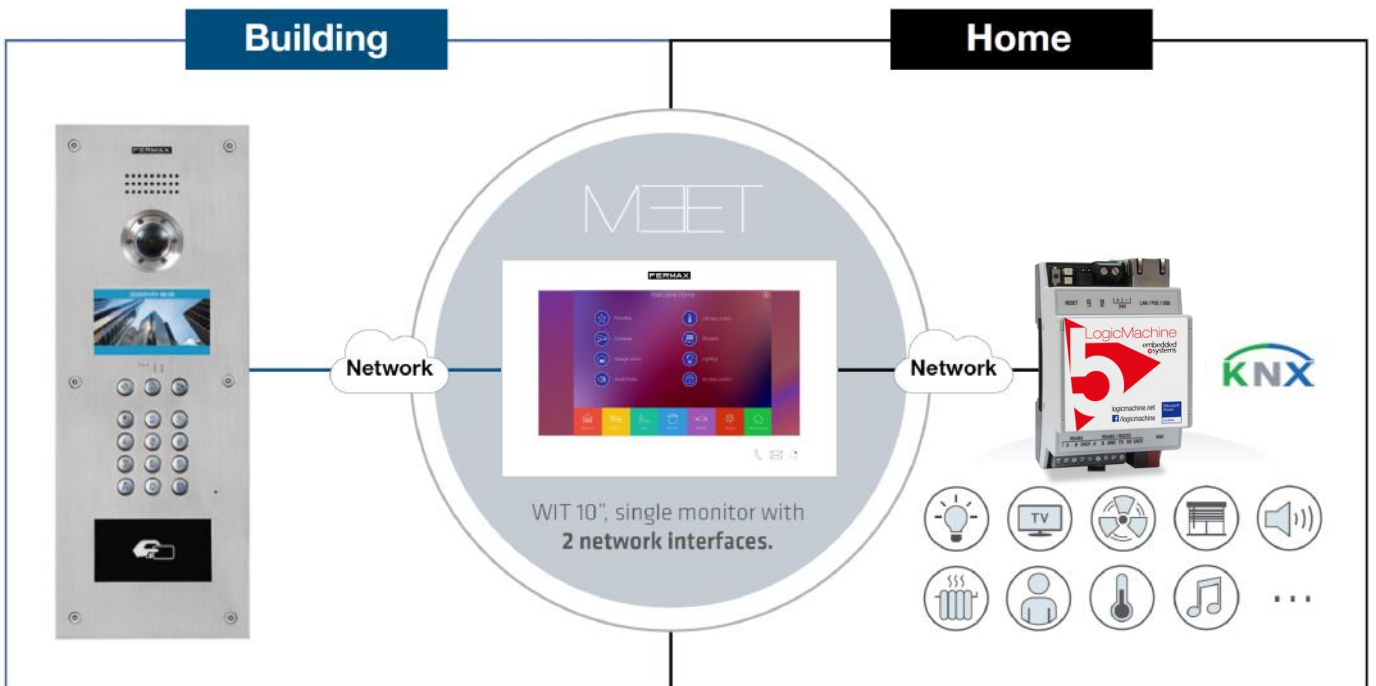

SUCCESS CASE

MEET IP INTERCOM AND LM5 LITE

embedded systems

LM5 LITE GATEWAY INTEGRATION

EMBEDDED SYSTEMS AND MEET IP SYSTEM INTEGRATION

It is possible to reduce costs on home automation projects by integrating the video intercom system with the home automation using MEET indoor monitors as the main user interface to control LM5 LITE home automation.

SYSTEM ARCHITECTURE

FUNCTIONALITIES

APP CALL DIVERT ON SMARTPHONE

SMARTPHONE HOME AUTOMATION CONTROL

HOME AUTOMATION CONTROL FROM INDOOR MONITOR

ALARM RECEPTION ON MONITOR

INTERNAL MONITOR INTERCOM

IP CAMERA VISUALIZATION FROM MONITOR

BENEFITS

- Integration costs are decreased by using a single touch screen, the MEET indoor monitor, instead of 2 touch screens for home automation and video intercom.

- Solution aesthetic is improved since the amount of devices is minimized to 1 single intercom monitor.

- With the 10" WIT video monitor, building IP network and home local network are completely isolated thanks to its 2 RJx45 interfaces.

INTEGRATION ARCHITECTURE

In the same way the home automation can be controlled using smartphones or tablets, FERMAX INTEGRA App can be used in the WIT monitor, since it is Android 10 based. In this way we can provide a fixed and centralised control device in the installation.