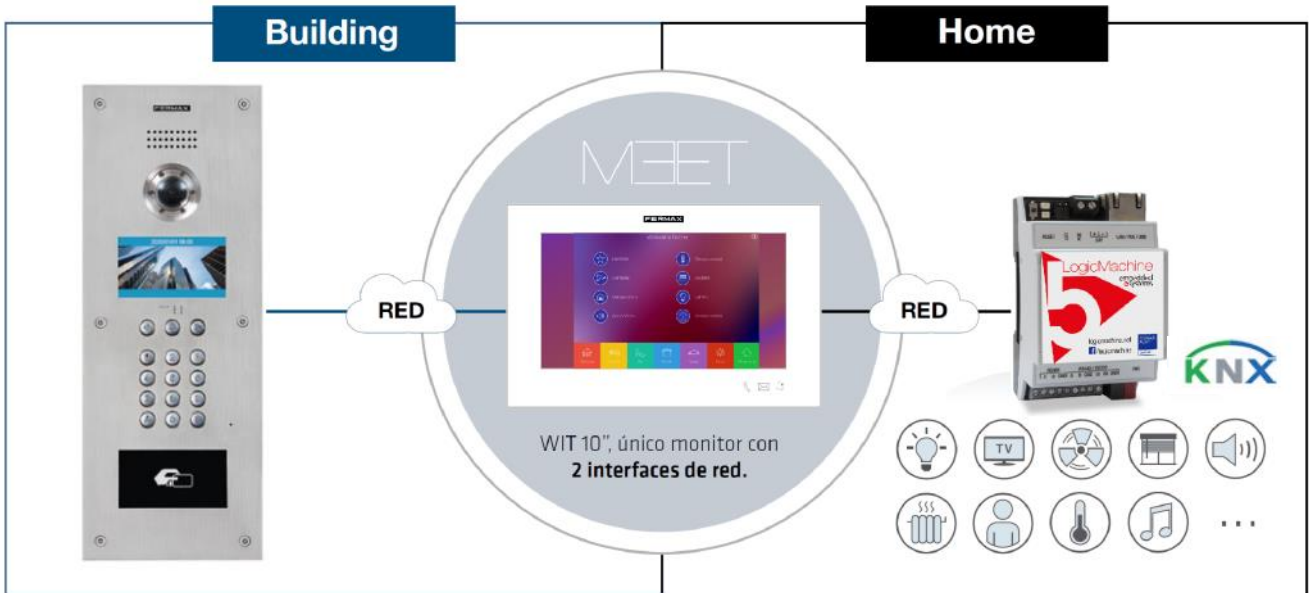

SUCCESS CASE

MEET IP INTERCOM AND LM5 LITE

embedded systems

LM5 LITE GATEWAY INTEGRATION

EMBEDDED SYSTEMS AND MEET IP SYSTEM INTEGRATION

It is possible to reduce costs on home automation projects by integrating the video intercom system with the home automation using MEET indoor monitors as the main user interface to control LM5 LITE home automation.

SYSTEM ARCHITECTURE

FUNCTIONALITIES

APP CALL DIVERT ON SMARTPHONE

SMARTPHONE HOME AUTOMATION CONTROL

HOME AUTOMATION CONTROL FROM INDOOR MONITOR

ALARM RECEPTION ON MONITOR

INTERNAL MONITOR INTERCOM

IP CAMERA VISUALIZATION FROM MONITOR

BENEFITS

- Integration costs are decreased by using a single touch screen, the MEET indoor monitor, instead of 2 touch screens for home automation and video intercom.

- Solution aesthetic is improved since the amount of devices is minimized to 1 single intercom monitor.

- With the 10" WIT video monitor, building IP network and home local network are completely isolated thanks to its 2 RJx45 interfaces.

INTEGRATION ARCHITECTURE

In the same way the home automation can be controlled using smartphones or tablets, FERMAX INTEGRA App can be used in the WIT monitor, since it is Android 10 based. In this way we can provide a fixed and centralised control device in the installation.