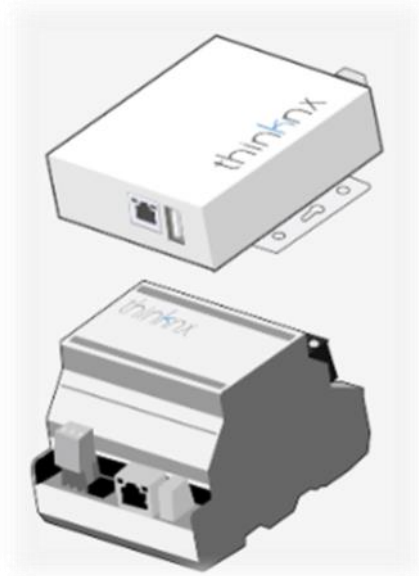

MEET

FERMAX

SUCCESS CASE

MEET IP INTERCOM AND THINKNX SERVER

FERMAX

thinknx

MEET FERMAX INTEGRATION
with THINKNX SERVERS

FERMAX