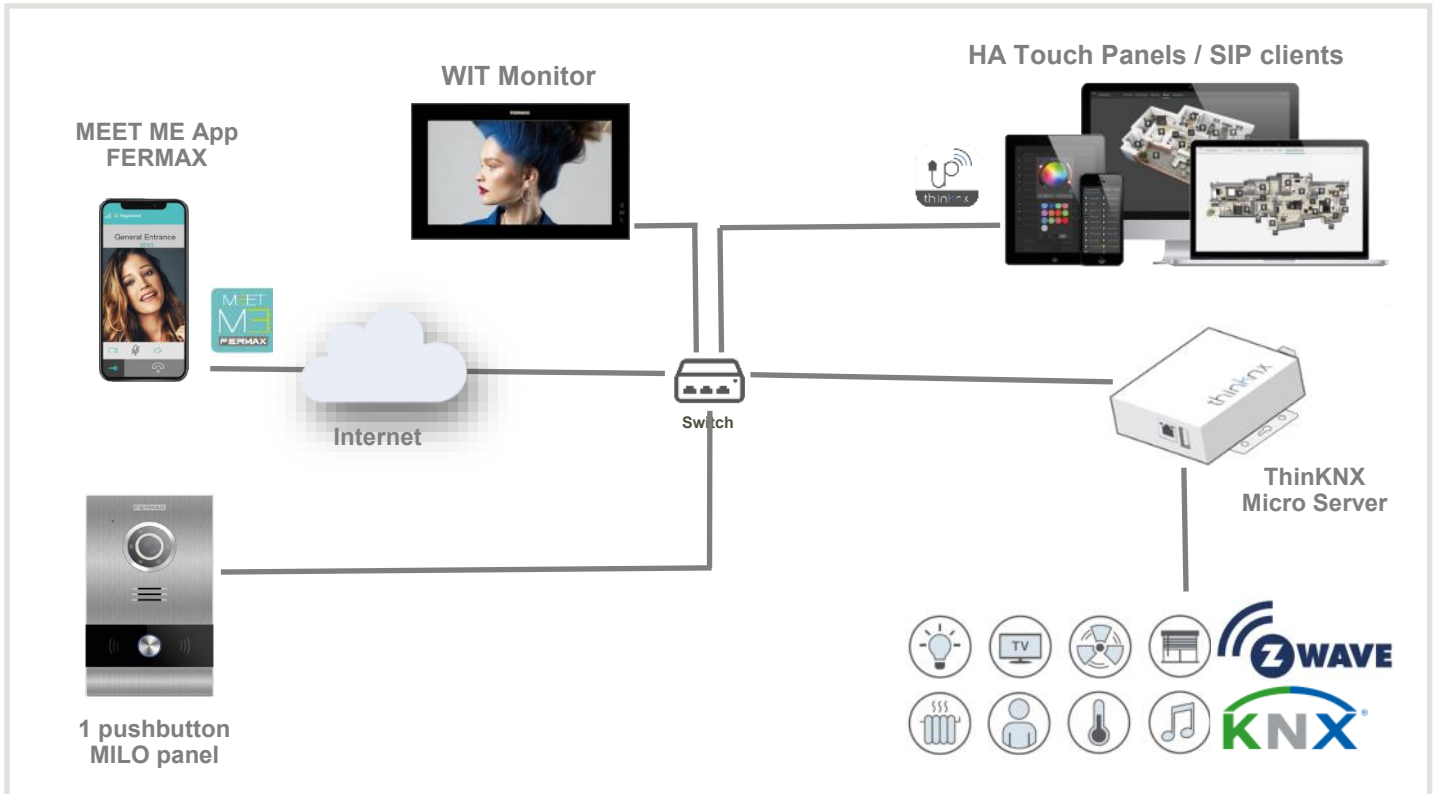

SYSTEM INTEGRATION

It is possible to reduce costs on home automation projects by integrating the video intercom system with the home automation system in the following way.

The integration is based on the **FERMAX video intercom panel**, that can call any device or SIP compatible user interface as it is the THINKNX server, that features a built in PABX SIP server.

SECONDAY RELAY ACTIVATION FROM APP

IP CAMERA VISUALIZATION

REMOTE HOME AUTOMATION CONTROL BY USING THINKNX UP APP

BENEFITS

- ◆ It is possible to combine in the same residential building video intercom panels calling to different terminals in the apartment. So in some apartments can be used WIT monitors (where there is no home automation) and in some other apartments KNX touch screens can be used (where home automation is installed and interfaced using THINKNX servers).

- ◆ Integration time is reduced since the IP Technology makes easier to use CAT-5 cabling.

- ◆ MEET ME call divert function can be purchased separately when there is no FERMAX monitor. Single payment. MEET ME App is a very simple to install and use app, valid up to 8 smartphones in the same apartment with a single license. (Remark: FERMAX monitors include a valid MEET ME call divert license for free)

- ◆ Different aesthetics available, from single pushbutton panels to multi-apartment digital panels.

INTEGRATION ARCHITECTURE

When calling the outdoor panel sends the audio/video call to MEET ME App and to the indoor monitor in parallel. At the same time the call is **also sent** to the **THINKNX PBX SIP server**. This call can be forwarded to those home automation devices. The outdoor panel can be release the doorlock if a command is programmed on the server as well as a **secondary door lock**.