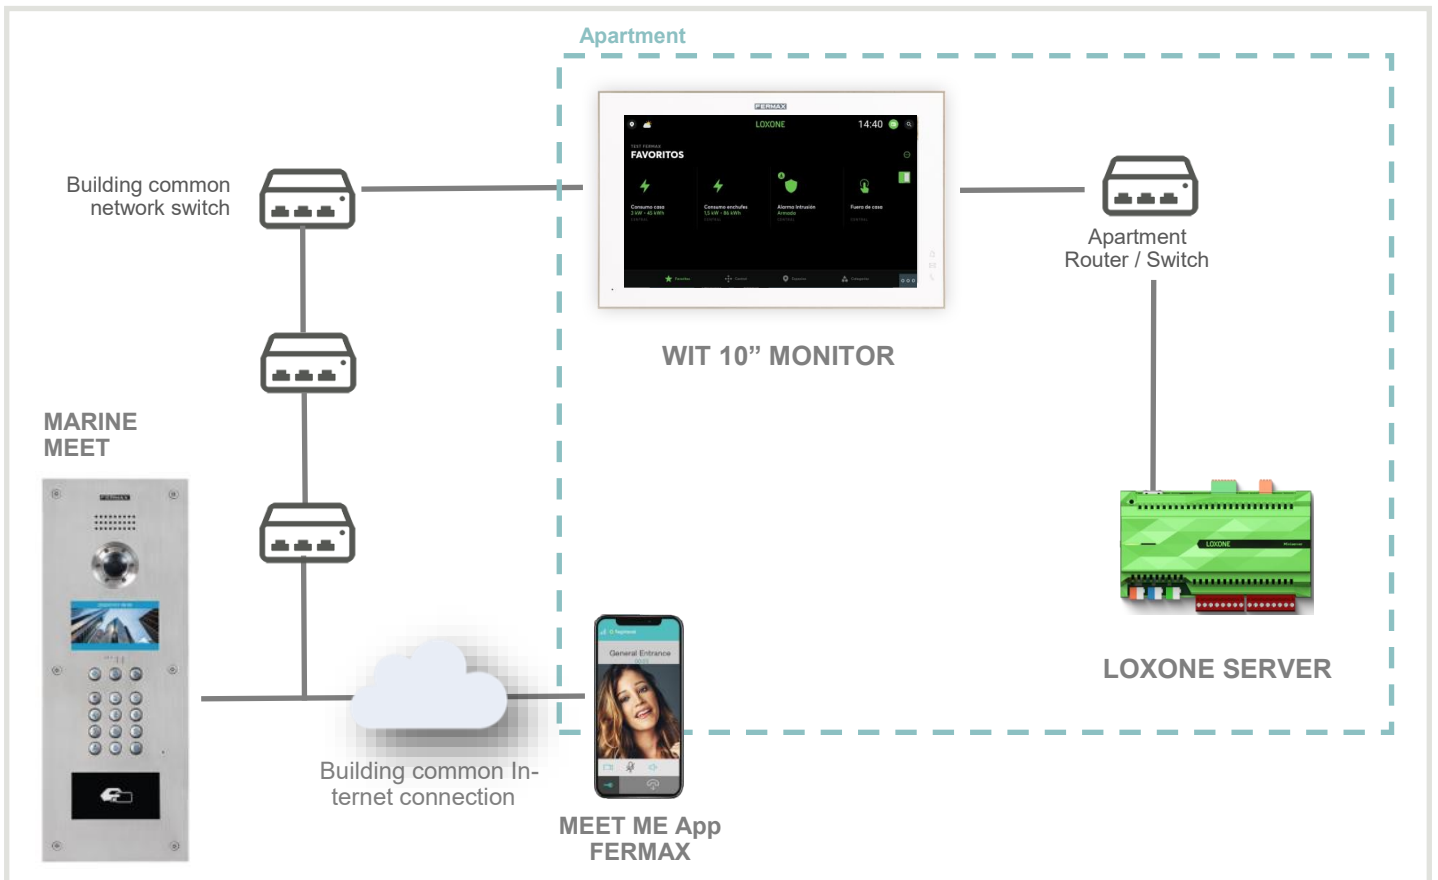

WIT MONITORS 10" SOLUTION (MDU building case study)

WIT monitor will show the user interface to control LOXONE system