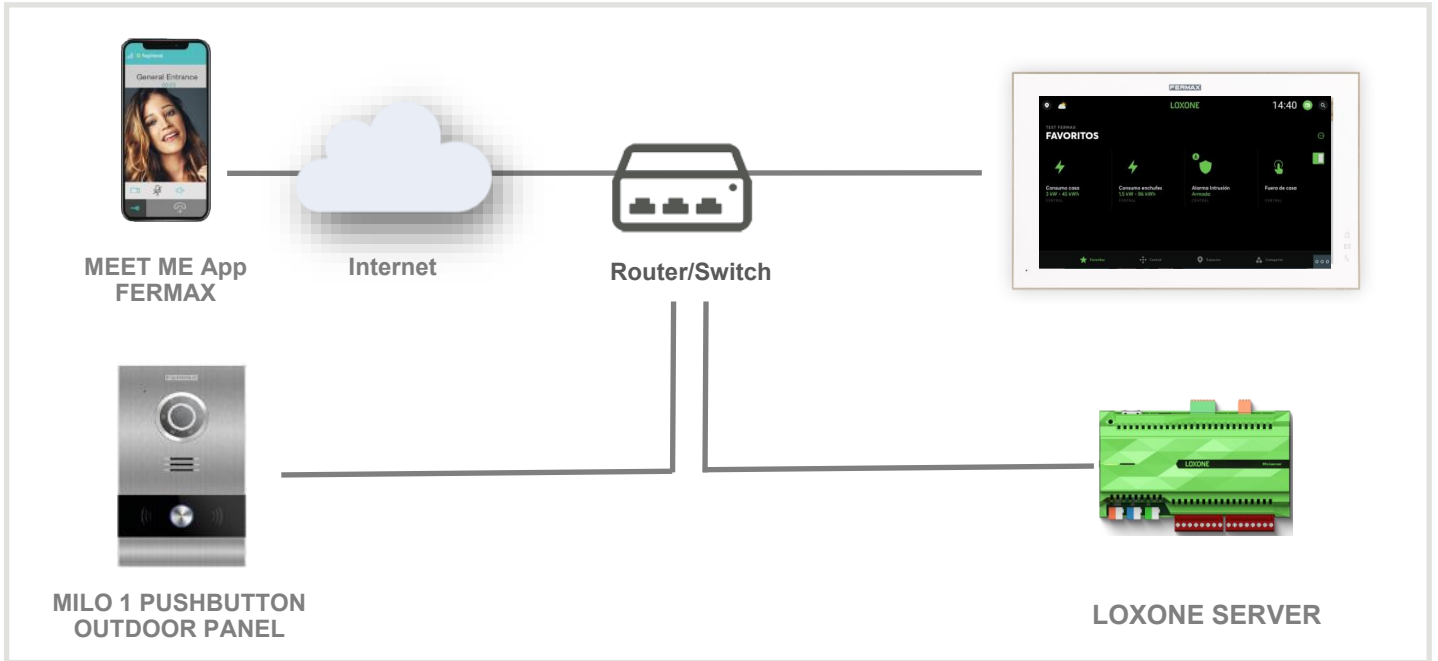

WIT MONITORS 10" OR 7" SOLUTION (Single house case study)