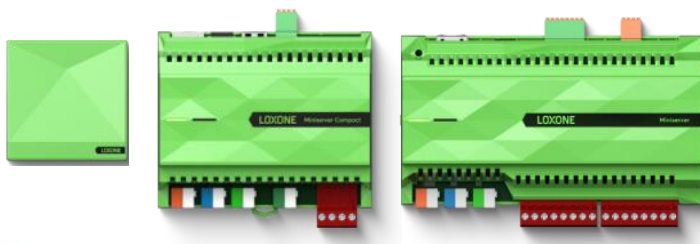

LOXONE COMPATIBLE PRODUCT