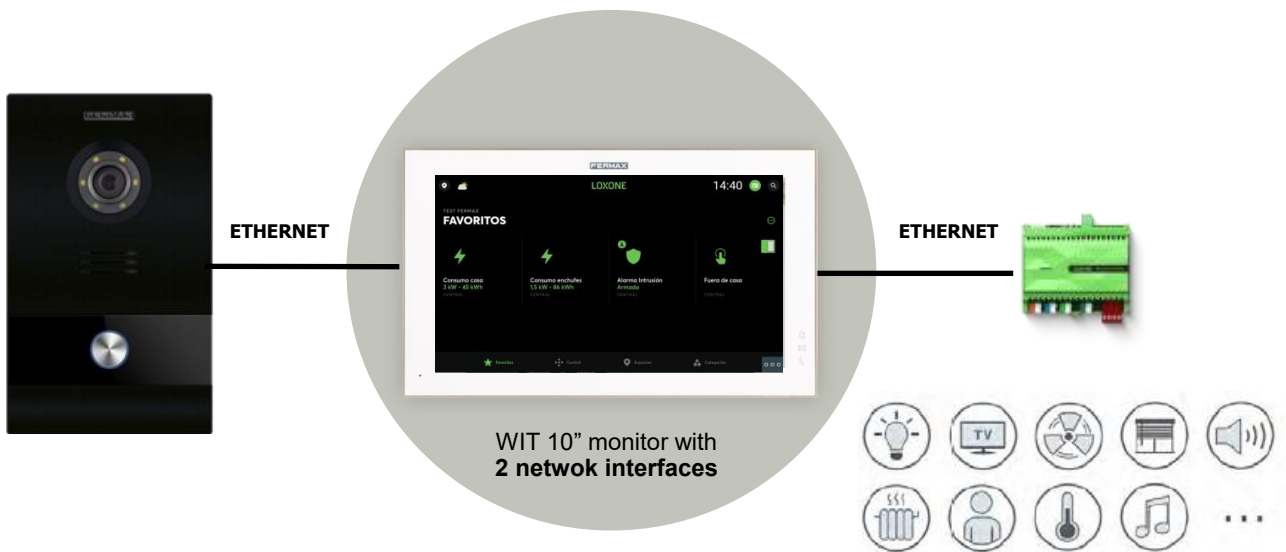

SUCCESS CASE

MEET IP INTERCOM AND LOXONE HOME AUTOMATION

Intercom

Home Automation

LOXONE AND MEET IP SYSTEM INTEGRATION

In the same way the home automation can be controlled through the LOXONE App using smartphones or tablets, the LOXONE App can be installed on the WIT indoor monitor, since it is Android 10 based. In this way we can provide a fixed and centralised, **always ready**, device in the installation.

WIT monitor can interact easily with LOXONE Mini Server, which is the main link with the home automation devices at home.

There are different models of WIT monitor. White and Black colour can be chosen. It is also possible to choose the 7", smaller version in case it fits better in reduced spaces, or 10" with double ethernet port.

It is possible to achieve an **optimal aesthetic solution** using a unique user interface, the video intercom indoor monitor. This **optimizes also the costs** since it is required just one single device to manage Home Automation and answer the doorphone calls.

INSTALLATION

LOXONE Mini Server and WIT monitor are connected to the same wired Ethernet network so it is possible communicate the Mini Server from the WIT monitor. Depending on monitor type (7 or 10 inches), panel also shares this network (single house scenario) or is installed in a different network (building scenario) so network of each home is totally isolated from the others.