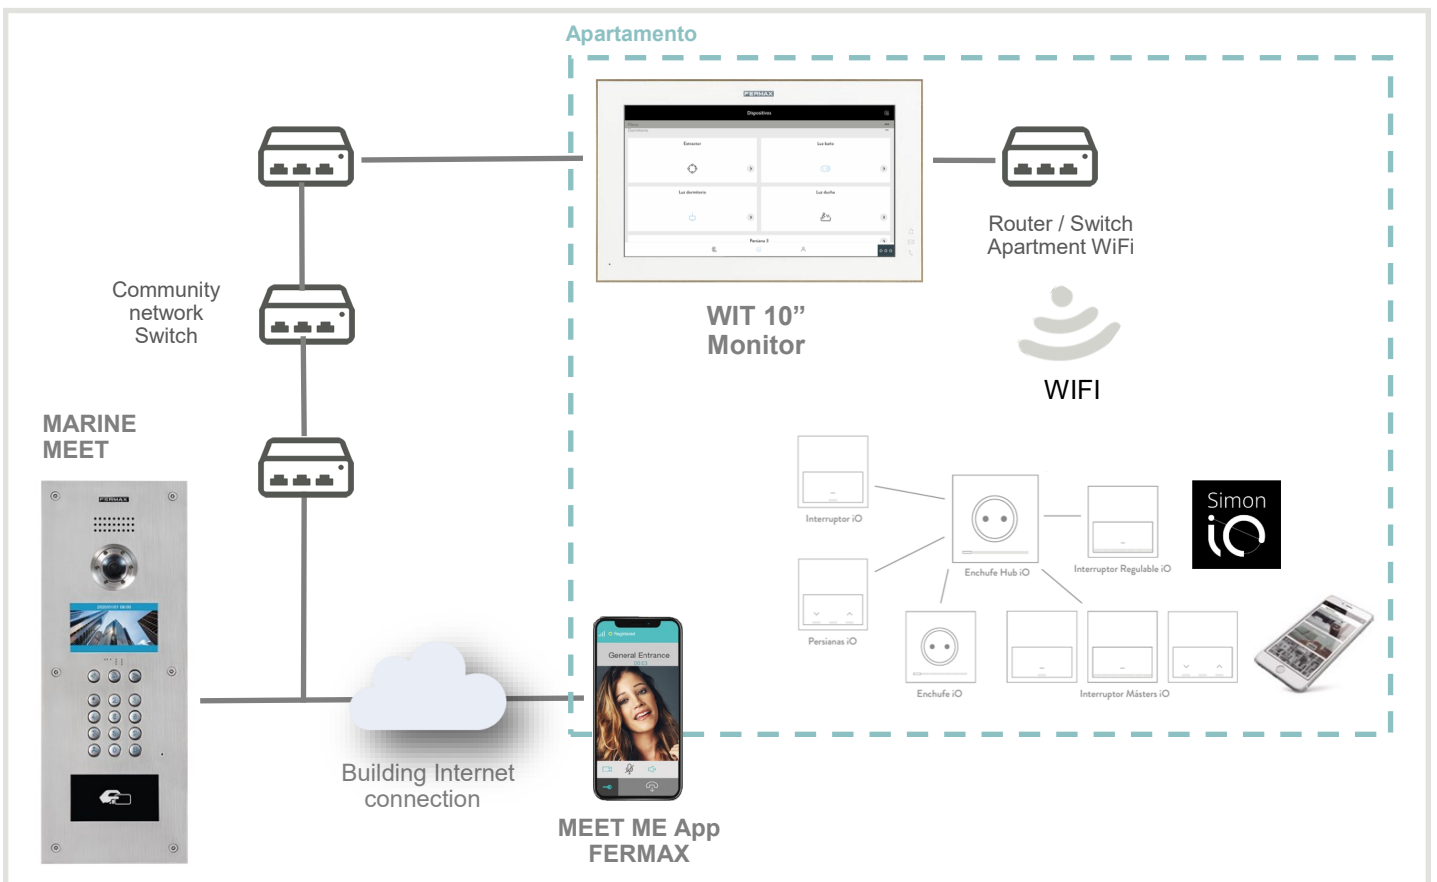

WIT 10" MONITOR SOLUTION (use case of multi apartment BUILDING)

WIT monitor Will show the user interface to control the Simon home automation.