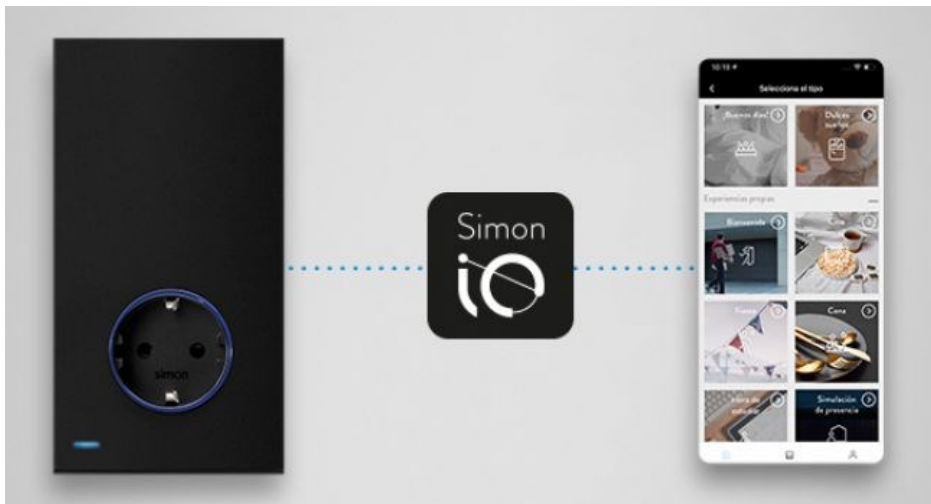

MEET

FERMAX

simon

SUCCESS CASE

SMARTHOME SIMON I/O INTEGRATION WITH FERMAX IP MEET VIDEO DOOR ENTRY

FERMAX

HOME AUTOMATION INTEGRATION WITH INTERCOM

The FERMAX WIT monitor facilitates perfect integration between the home automation solutions of the Simon iO universe and the video door entry system of the building or residential home. With this solution provided by **FERMAX** and **Simon**, it is now possible to simplify home automation installations and reduce integration costs in home automation projects.

The integration is possible thanks to the 'Cloud to Cloud' communication between both systems, facilitating the management of the different iO solutions that make up the Simon ecosystem through the touch screen of the video door entry system. Such as the 270iO and 100iO series, as well as the different accessories, thermostats, relays and sensors available in this ecosystem.

The **FERMAX** WIT monitor also allows the integration of third-party solutions to create a global ecosystem, made up of solutions from different manufacturers that coexist in a single touch interface, fixed installation in the home and accessible to all home users.

BENEFICIOS

- ◆ **Reducción de costes** gracias al uso de videoportero como pantalla domótica.
- ◆ Integración y configuración **muy sencilla** basada en apps y tecnología IP.

INSTALACIÓN

The FERMAX WIT monitor will be connected to the local network of the flat by means of a network cable in order to connect to the Cloud. On the other hand, the monitor will need to be connected via a second RJ-45 connector, also located on the back of the monitor, to the building's community network, or directly to the outdoor panel if it is an isolated residential dwelling.