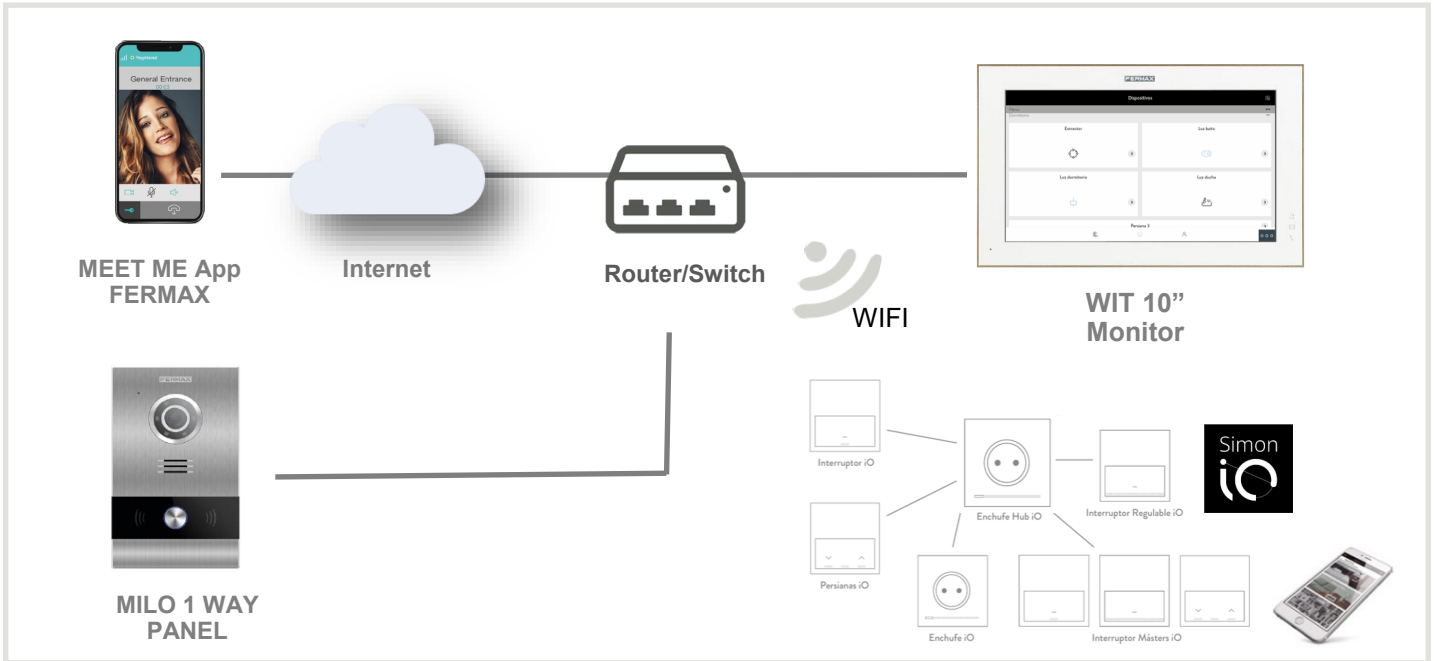

WIT 7" O 10" MONITOR SOLUTION (use case of single home)