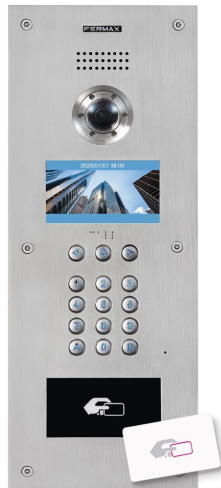

MEET

FERMAX

simon

SUCCESS CASE

SMARTHOME SIMON I/O INTEGRATION WITH FERMAX IP MEET VIDEO DOOR ENTRY

FERMAX

HOME AUTOMATION INTEGRATION WITH INTERCOM

The FERMAX WIT monitor facilitates perfect integration between the home automation solutions of the Simon iO universe and the video door entry system of the building or residential home. With this solution provided by **FERMAX** and **Simon**, it is now possible to simplify home automation installations and reduce integration costs in home automation projects.

This app must be installed by a system integrator or by the installer/maintainer of the building's video door entry system.

WIT 7" O 10" MONITOR SOLUTION (use case of single home)

WIT 10" MONITOR SOLUTION (use case of multi apartment BUILDING)

WIT monitor Will show the user interface to control the Simon home automation.

REFERENCES

WIT 7" Y 10" MONITORS

ref.9533

MILO 1W PANEL

ref.953303

CALL DIVERT

KIN PANEL

MARINE PANEL

PANELS

- 9531 **MILO DIGITAL VIDEO PANEL MEET**
- 9532 **MILO TOUCH VIDEO PANEL MEET**
Panel: 155x380x48mm. 1,2 Mpx
- 9536 **DIRECTORY MILO PANEL MEET**
Flush box 143x357x58mm. Flush box not included.
- 9542 **MILO PANEL FLUSH BOX- L MEET**
Flush box 143x357x58mm
- 9517 **MILO DIGITAL PANEL SURFACE BOX MEET**
Flush box: 160x387x66-108mm
- 9533 **1/W MILO VIDEO PANEL MEET**
- 9534 **1/W MILO VIDEO PANEL WITH PROX MEET**
- 953303 **1/W MILO VIDEO BLACK PANEL MEET**
Panel: 118x183x49mm. 1 Mpx.
- 9535 **MEET PROXIMITY READER**
Panel: 118x183x49mm.
- 9543 **MEET PANEL FLUSH - S**
Flush box: 105x172,5x63mm
- 1455 **MARINE DIGITAL VIDEO PANEL MEET**
155x 410x 49mm
- 1459 **MARINE PANEL FLUSH BOX MEET**
141x394x60mm
- 1445 **KIN TOUCH PANEL MEET**
Panel: 185x405x50 mm
- 1449 **KIN PANEL FLUSH BOX MEET**
Panel: 170x382x58 mm